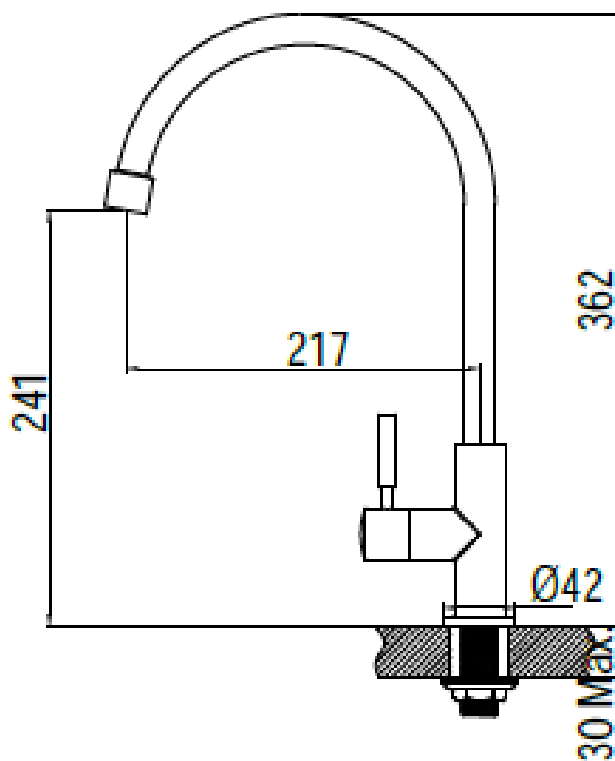

Brand : Primy, China
Name : Single-lever sink tap with swivel spout
Item Code : 72101

Designer :

Color / Finish: 304 Stainless steel
Dimensions : 362 mm height 217 mm spout projection

Product info:

- Single-lever sink tap
- with swivel spout

Add-ons:

- 1x angle valve ½"x½" (with nuts)
- 1x flexible supply hose ½"x½" x ?cm

Flushing of pipe must be done before fittings are installed. Failure to do so voids the warranty.

Follow cleaning instructions and avoid using any harmful chemicals.