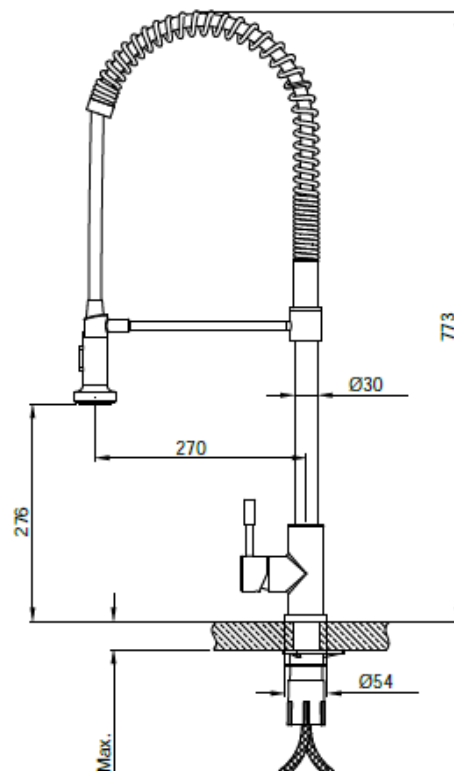

Brand : Primy, China
Name : Single-lever sink mixer with pull-out
Item Code : 70901A

Designer :
Color / Finish: Stainless steel
Dimensions : 773 mm height

Product info:

- Single-lever sink mixer
- with semi professional pull-out spray

Add-ons:

- 2x angle valve ½"x½" (No nuts)

Flushing of pipe must be done before fittings are installed. Failure to do so voids the warranty.

Follow cleaning instructions and avoid using any harmful chemicals.