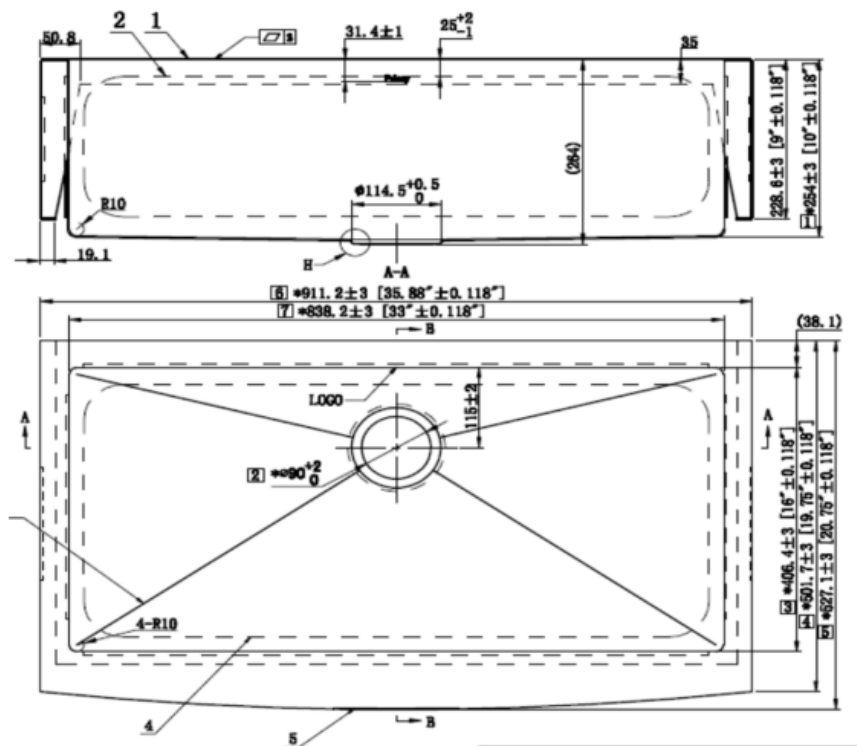

Brand : Primy, China
 Name : FARMHOUSE 1B with bottom grid
 Item Code : 4176F-BG

Designer :

Color / Finish: Brushed Finish
 Dimensions : Size: 36 x 21 x 10 in
 (911 x 528 x 264mm)

Product info:

- Double bowl
- 1.5 mm thickness
- With Bottom grids
- C6D basket strainers
- Bowl Size : 33 x 16 in

Add-ons:

- PM2 Double bottle trap

Flushing of pipe must be done before fittings are installed. Failure to do so voids the warranty.

Follow cleaning instructions and avoid using any harmful chemicals.

All information is for reference only. Installation shall always be based on the specs provided with actual delivered items.