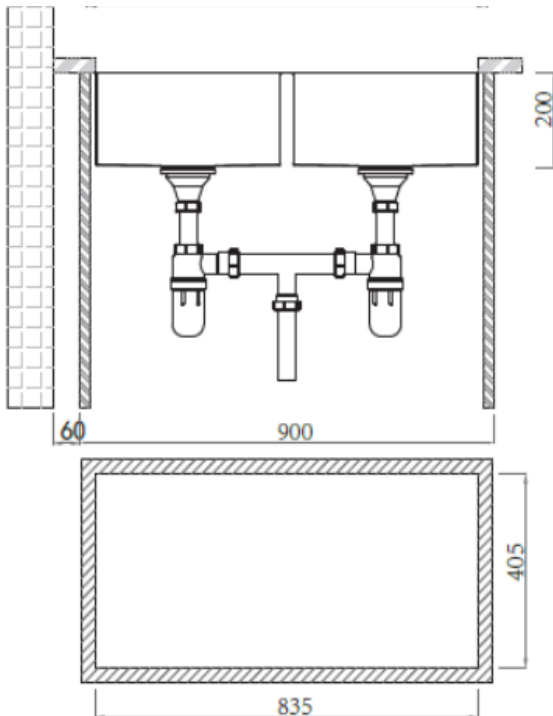

Brand : Primy, China
 Name : KRUPP 2B Undermount sink
 Item Code : 4087F
 Designer :
 Color / Finish: Brushed Finish
 Dimensions : Size: 870 x 440 x 200 mm
 Bowl Size : (2)400 x 400 x 200 mm

Product info:

- Undermount sink
- With Overflow
- A5A strainers

Add-ons:

- PM2 Primy Double bottle trap

Flushing of pipe must be done before fittings are installed. Failure to do so voids the warranty.
 Follow cleaning instructions and avoid using any harmful chemicals.
 All information is for reference only. Installation shall always be based on the specs provided with actual delivered items.
 For more info, visit www.sanitecph.com