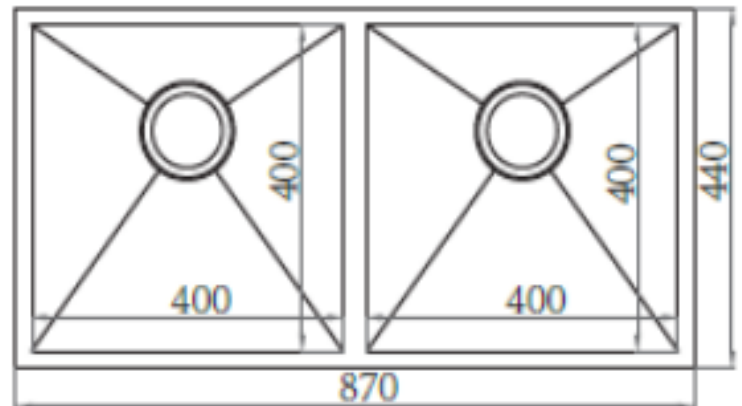

Flushing of pipe must be done before fittings are installed. Failure to do so voids the warranty.
Follow cleaning instructions and avoid using any harmful chemicals.
All information is for reference only. Installation shall always be based on the specs provided with actual delivered items.
For more info, visit www.sanitecph.com