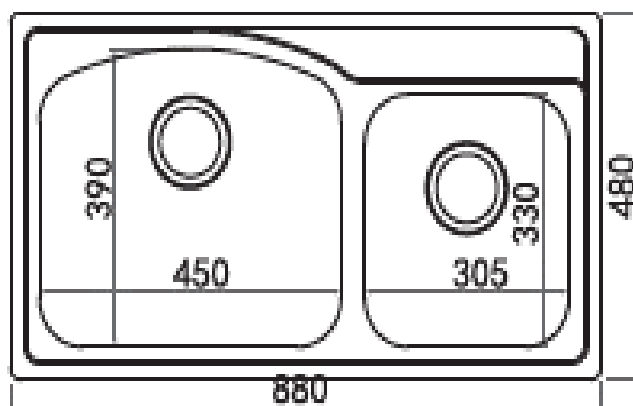

Brand : Primy, China  
 Name : FUNCTIONAL 2B Sink  
 Item Code : 2099S  
 Designer :  
 Color / Finish: Brushed Finish  
 Dimensions : Size: 880 x 480 x 220 mm  
 Bowl Size : 450 x 390, 330 x 305 mm

**Product info:**

- Sink
- With overflow, .80 mm thickness
- Includes strainer, central control, dispenser, trap, colander, board, knife set

Flushing of pipe must be done before fittings are installed. Failure to do so voids the warranty.