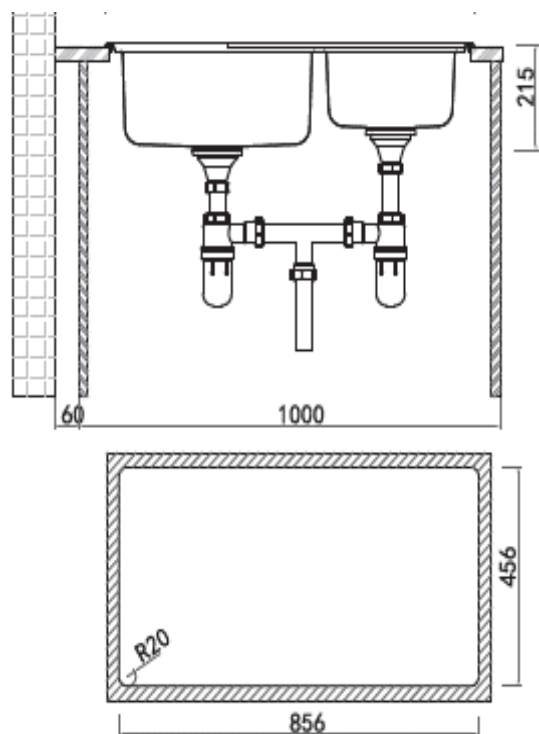

Brand : Primy, China  
 Name : FUNCTIONAL 2B Sink  
 Item Code : 2099S  
 Designer :  
 Color / Finish: Brushed Finish  
 Dimensions : Size: 880 x 480 x 220 mm  
 Bowl Size : 450 x 390, 330 x 305 mm

**Product info:**

- Sink
- With overflow, .80 mm thickness
- Includes strainer, central control, dispenser, trap, colander, board, knife set

Flushing of pipe must be done before fittings are installed. Failure to do so voids the warranty.