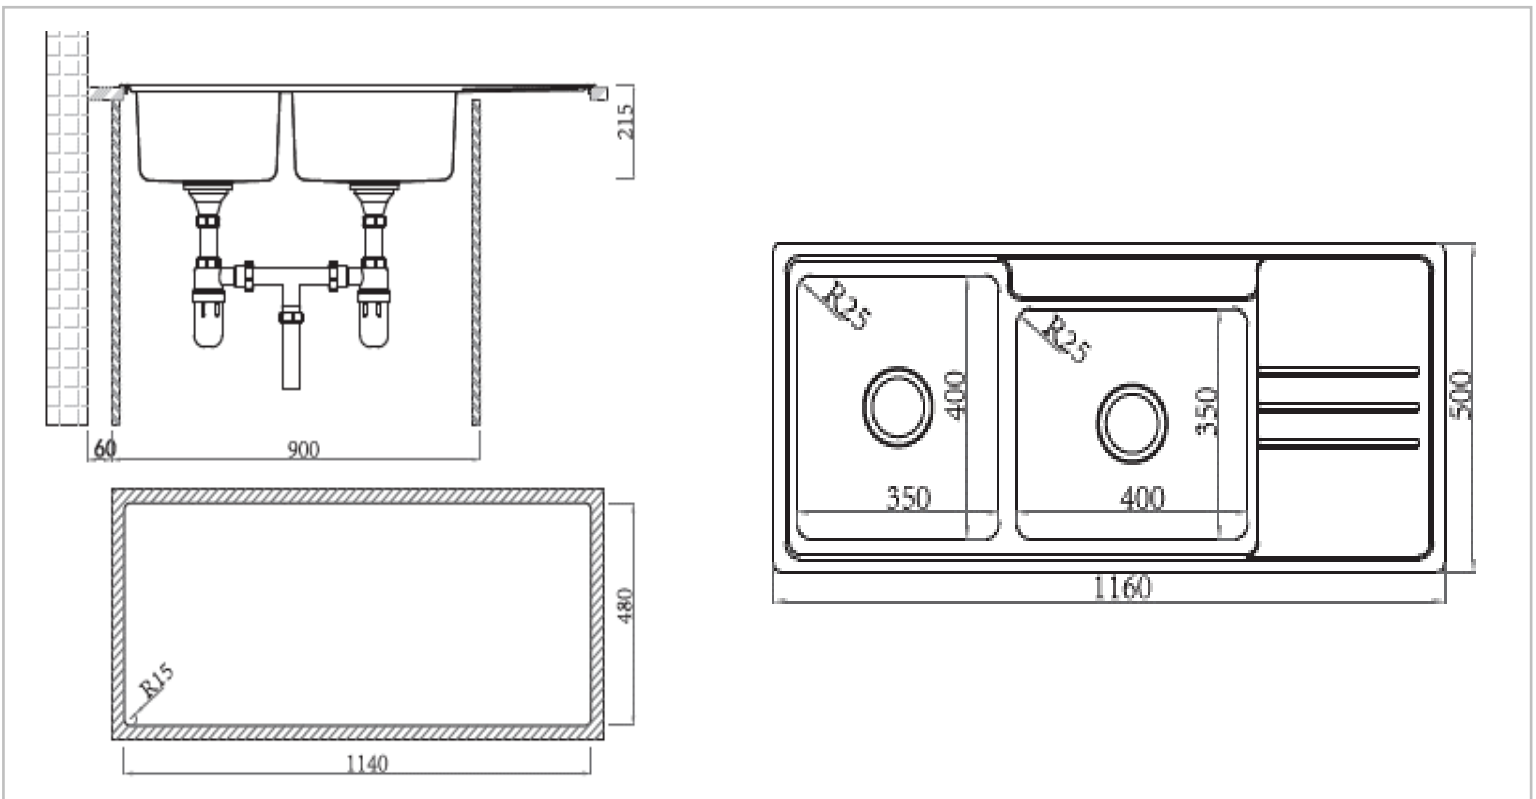

Brand : Primy, China
 Name : RADIUS 25 2B.1D inset sink
 Item Code : 2091SR
 Designer :
 Color / Finish: Brushed Finish
 Dimensions : Size: 1160 x 500 x 205 mm
 Bowl Size : 350 x 400, 400 x 350 mm

Product info:

- Inset sink with drainboard
- Center tap hole
- Overthrow
- A2A Waste basket strainer 3½" x2

Add-ons:

- PM2 Double bottle trap 1½"

Flushing of pipe must be done before fittings are installed. Failure to do so voids the warranty.