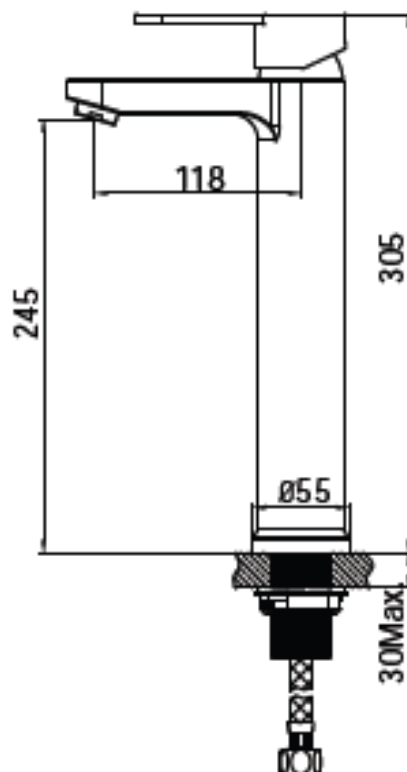

Brand : Primy, China  
Name : LIZ single-lever washbowl mixer with push type pop up  
Item Code : 115313  
Designer :  
Color / Finish: Stainless steel  
Dimensions : 305mm height 118mm spout projection

Product info:

- LIZ single-lever washbowl mixer
- push type pop up

Add-ons:

- 2x angle valve ½"x½" (with nuts)
- 1x basin waste trap

Flushing of pipe must be done before fittings are installed. Failure to do so voids the warranty.