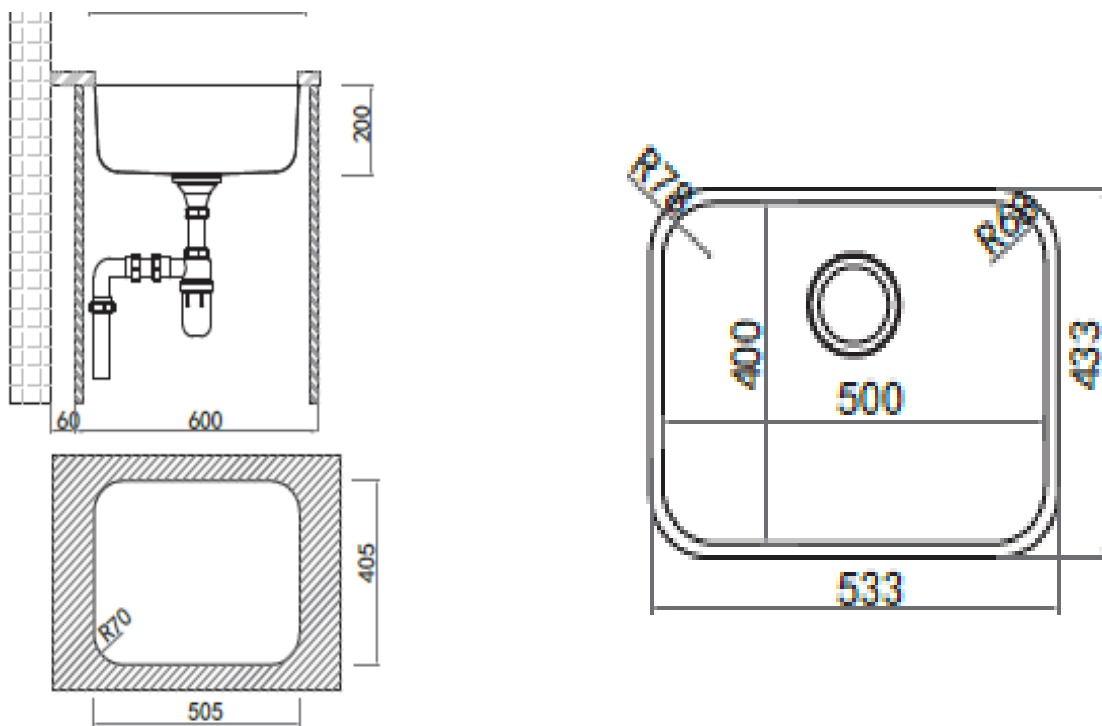

Brand : Primy, China
 Name : STANDARD 1B Undermount sink
 Item Code : 1137A

Designer :

Color / Finish: Brushed Finish
 Dimensions : Size: 533 x 433 x 180 mm
 Bowl Size : 500 x 400 mm

Product info:

- Undermount sink
- With Overflow
- 0.8 mm thickness
- A3A Waste basket strainer 3½"

Add-ons:

- PA Single 1/2"

Flushing of pipe must be done before fittings are installed. Failure to do so voids the warranty.

Follow cleaning instructions and avoid using any harmful chemicals.

All information is for reference only. Installation shall always be based on the specs provided with actual delivered items.