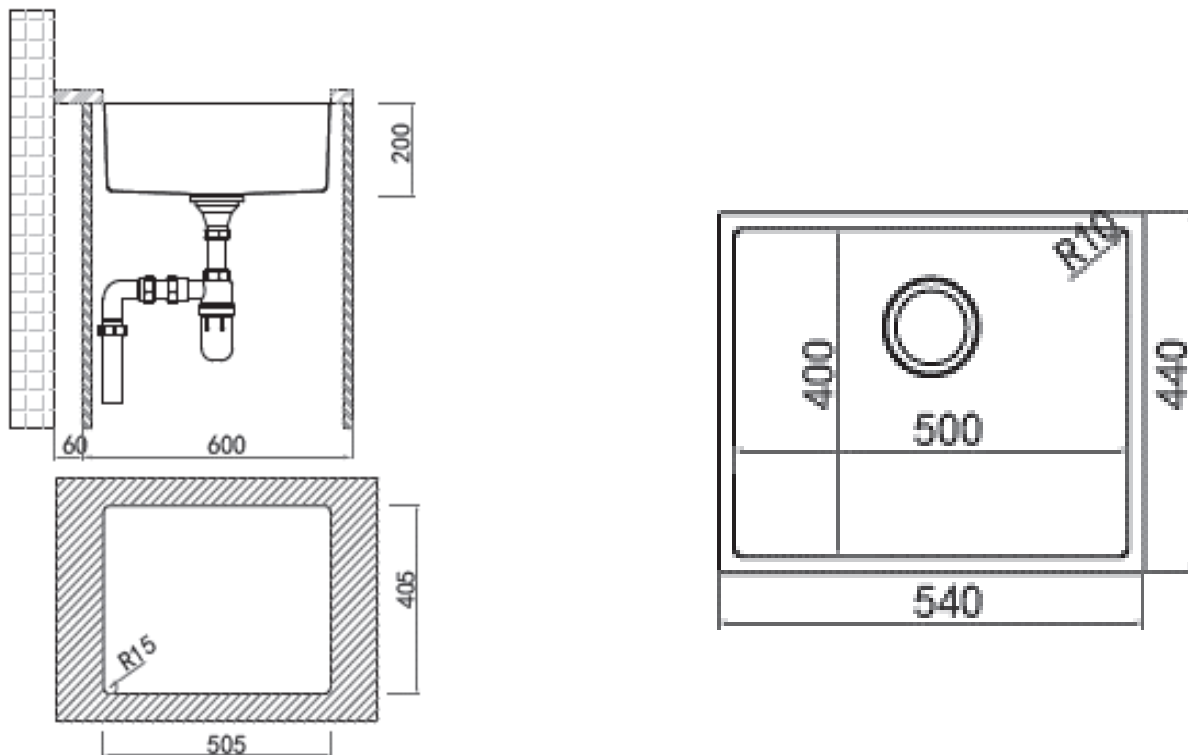

Brand : Primy, China  
 Name : RADIUS 10 1B Undermount sink  
 Item Code : 1136A

Designer :

Color / Finish: Brushed Finish  
 Dimensions : Size: 540 x 440 x 200 mm  
 Bowl Size : 500 x 400 mm

**Product info:**

- Undermount sink
- With Overflow
- A2A Waste basket strainer 3 ½

**Add-ons:**

- PA Single sink bottle trap 1/2"

Flushing of pipe must be done before fittings are installed. Failure to do so voids the warranty.