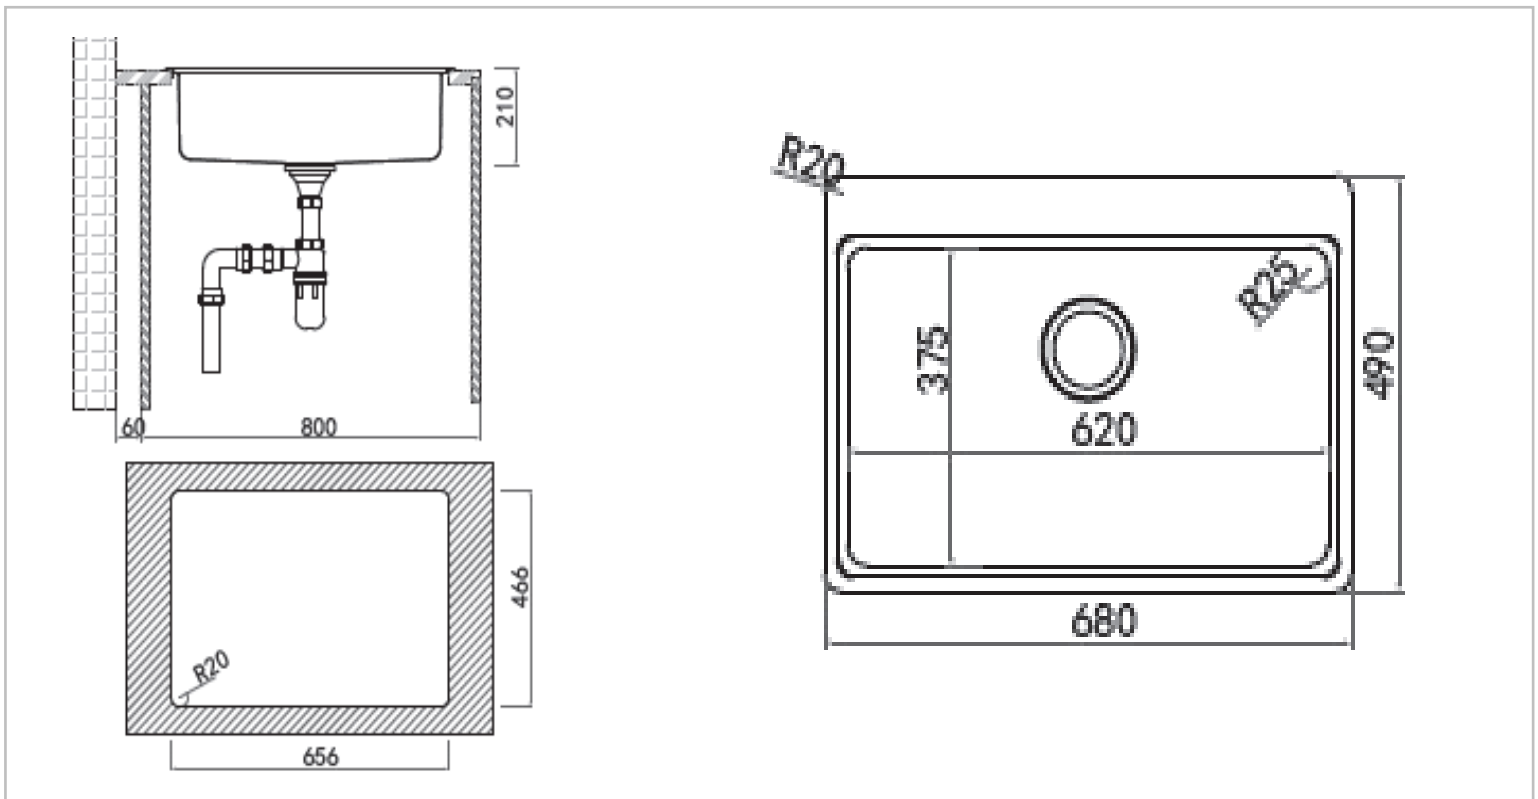

Flushing of pipe must be done before fittings are installed. Failure to do so voids the warranty.

Follow cleaning instructions and avoid using any harmful chemicals.

All information is for reference only. Installation shall always be based on the specs provided with actual delivered items.

For more info, visit www.sanitecph.com