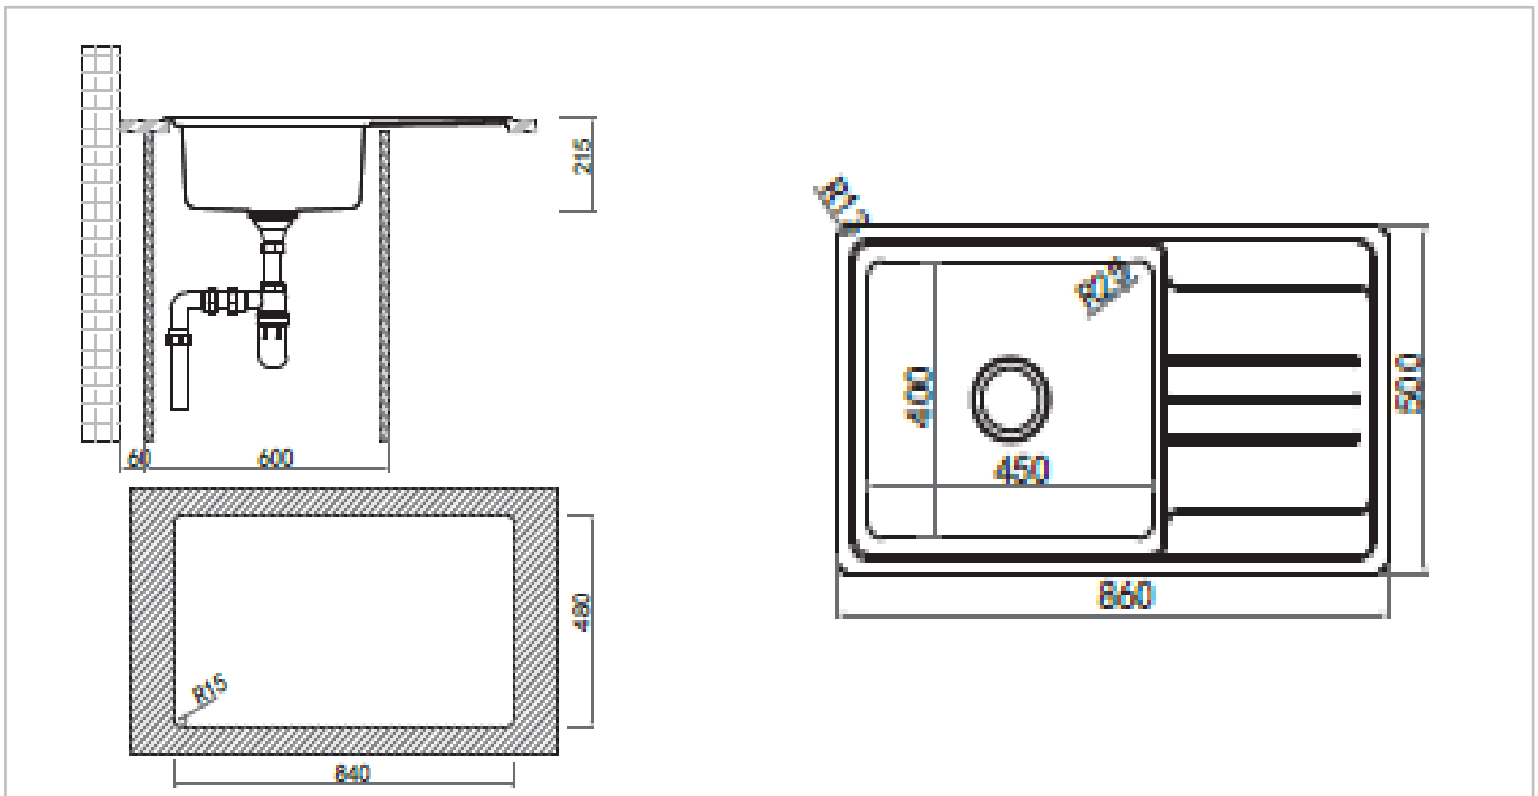

Brand : Primy, China  
 Name : RADIUS 25 1B.1D Inset sink  
 Item Code : 1092SR

Designer :

Color / Finish: Brushed Finish  
 Dimensions : Size: 860 x 500 x 215 mm  
 Bowl Size : 450 x 400 mm

**Product info:**

- Inset sink with drainboard
- Center tap hole overflow
- A2A Waste basket strainer 3 ½

**Add-ons:**

- PA Single sink bottle trap 1 ½

Flushing of pipe must be done before fittings are installed. Failure to do so voids the warranty.