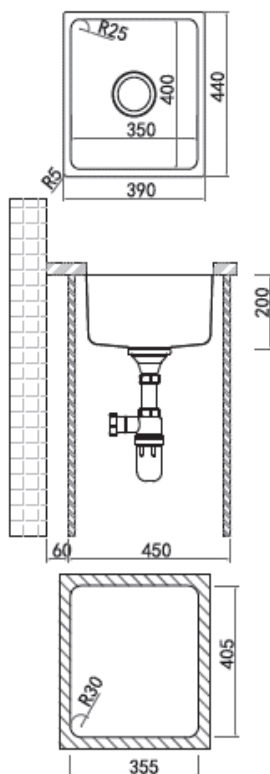

Brand : Primy, China  
 Name : RADIUS 25 1B Undermount sink  
 Item Code : 1080A

Designer :

Color / Finish: Brushed Finish  
 Dimensions : Size: 440 x 390 x 190 mm  
 Bowl Size : 400 x 350 mm

**Product info:**

- Single Bowl undermount sink
- With overflow
- 0.9 mm thickness
- A2A Waste basket strainer 3 ½

**Add-ons:**

- PA Single sink bottle trap ½

Flushing of pipe must be done before fittings are installed. Failure to do so voids the warranty.