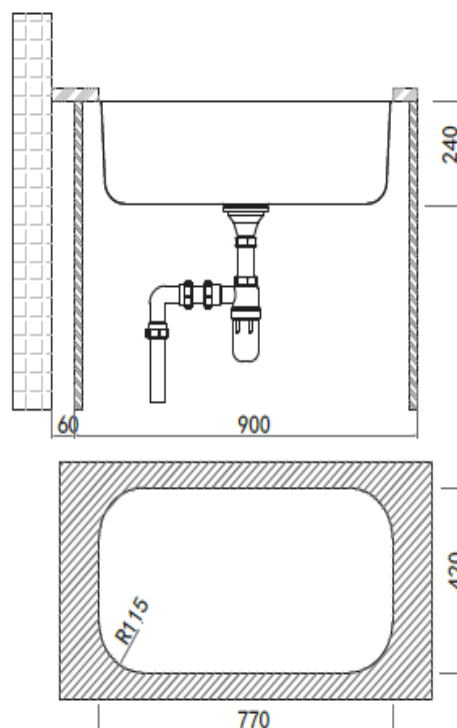

Brand : Primy, China  
 Name : STANDARD 1B Undermount sink  
 Item Code : 1019A

Designer :

Color / Finish: Brushed Finish  
 Dimensions : Size: 800 x 450 x 240 mm  
 Bowl Size : 760 x 410 mm

**Product info:**

- Single Bowl undermount sink
- With overflow 0.8 mm thickness
- With Bowl Size: 760 x 410 mm
- A3A Waste basket strainer 3½"

**Add-ons:**

- PA Single sink bottle trap ½"

Flushing of pipe must be done before fittings are installed. Failure to do so voids the warranty.