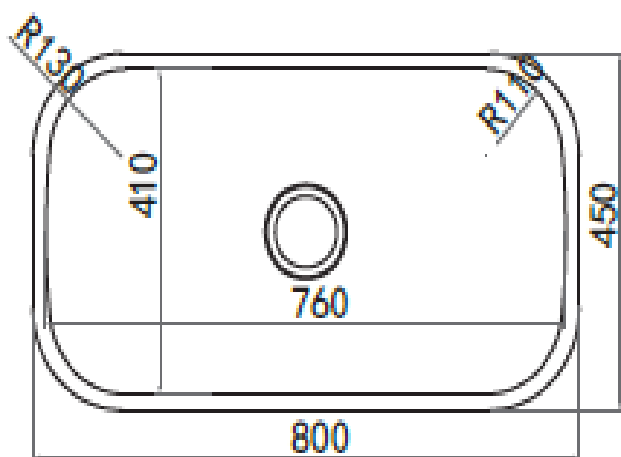

Brand : Primy, China  
 Name : STANDARD 1B Undermount sink  
 Item Code : 1019A

Designer :

Color / Finish: Brushed Finish  
 Dimensions : Size: 800 x 450 x 240 mm  
 Bowl Size : 760 x 410 mm

**Product info:**

- Single Bowl undermount sink
- With overflow 0.8 mm thickness
- With Bowl Size: 760 x 410 mm
- A3A Waste basket strainer 3½"

**Add-ons:**

- PA Single sink bottle trap ½"

Flushing of pipe must be done before fittings are installed. Failure to do so voids the warranty.