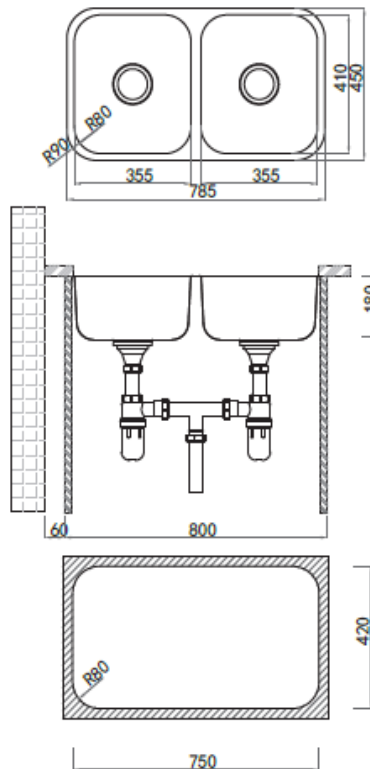

Brand : Primy, China  
 Name : STANDARD 2B Undermount sink  
 Item Code : 0028A

Designer :

Color / Finish: 304 Stainless steel  
 Dimensions : 785 x 450 x 180mm  
 Bowl Size : (2)355 x 410

Product info:

- Undermount sink
- center tap hole
- overflow & (2)A3A strainers
- Double Bottle Trap