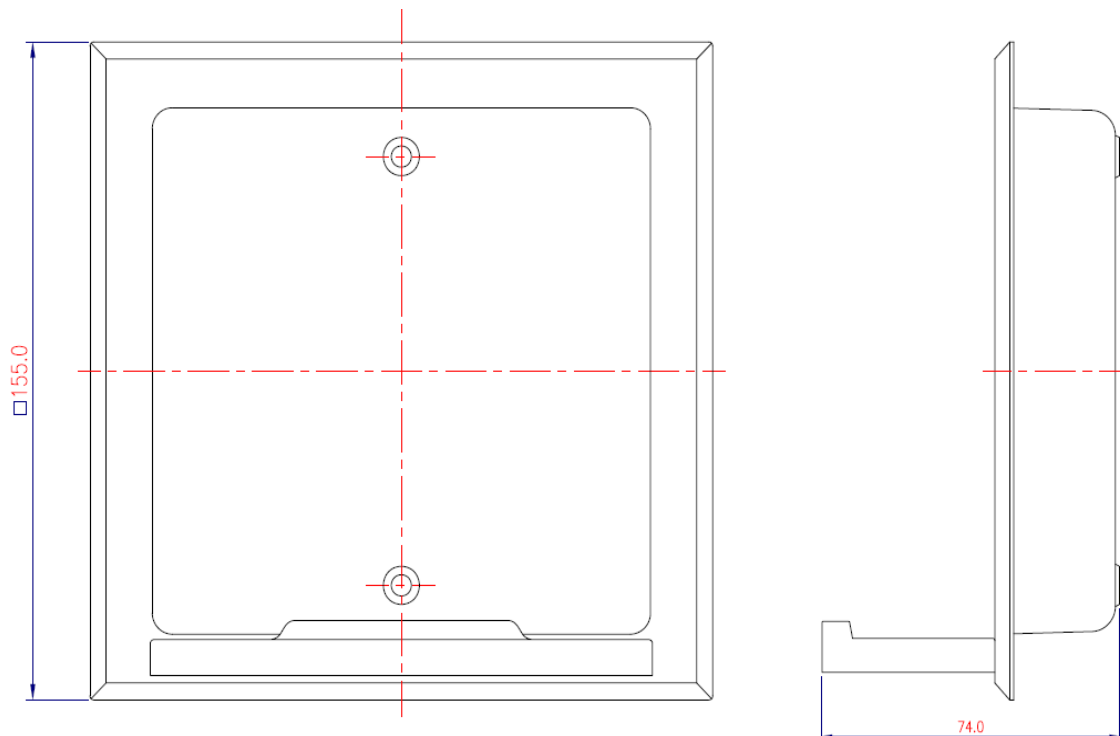

Brand : Lavo, China
Name : SERIE 300 Recessed soap holder
Item Code : 379.2602
Designer :
Color / Finish: Chrome plated
Dimensions : 74 mm L x 155 mm H

Product info:

- Recessed soap holder

Follow cleaning instructions and avoid using any harmful chemicals. Failure to do so voids the warranty.