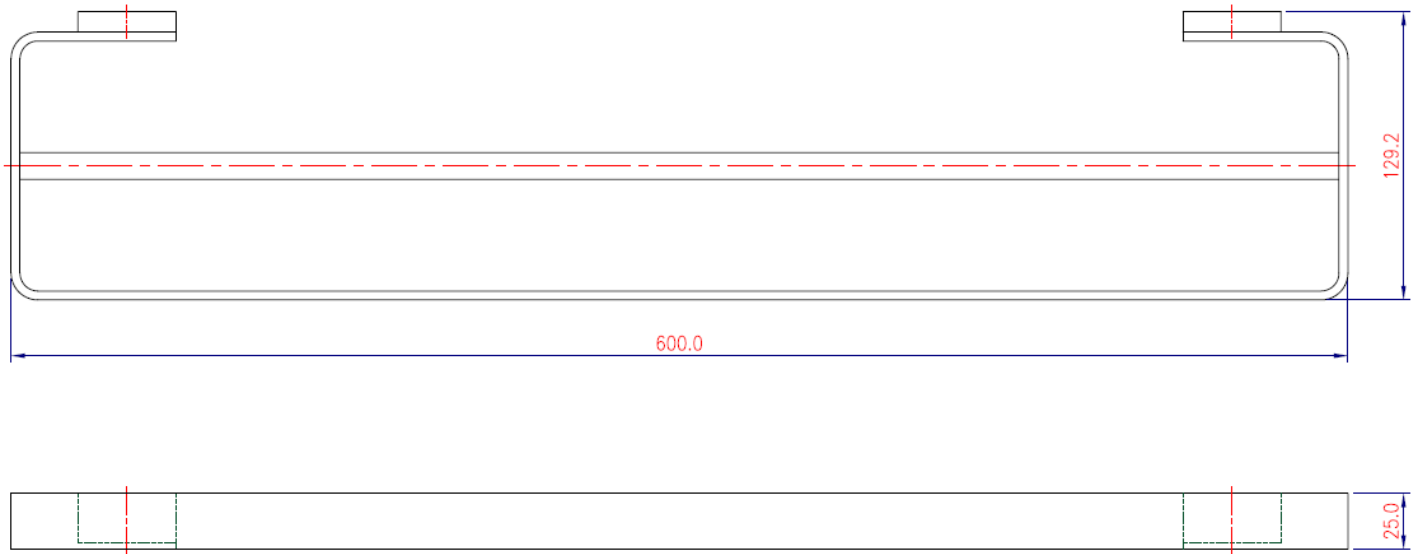

Brand : Lavo, China
Name : SERIE 31000 Double towel bar 600mm
Item Code : 31024D.2602
Designer :
Color / Finish: Chrome plated
Dimensions : 129.2 mm x 600 mm x 25 mm

Product info:

- Double towel bar 600 mm