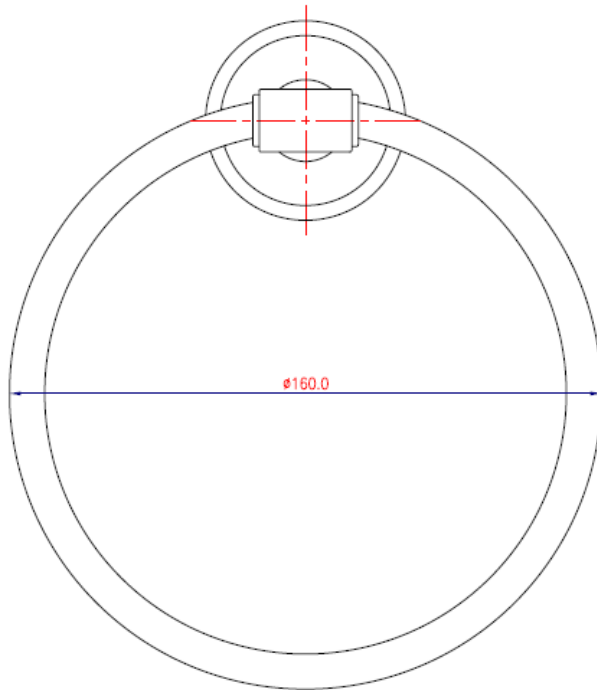

Brand : Lavo, China
Name : SERIE 30300 Towel ring
Item Code : 30360.2602
Designer :
Color / Finish: Chrome plated
Dimensions : 68.5 mm x Ø160 mm x 180.8 mm

Product info:

- Towel Ring

Follow cleaning instructions and avoid using any harmful chemicals. Failure to do so voids the warranty.