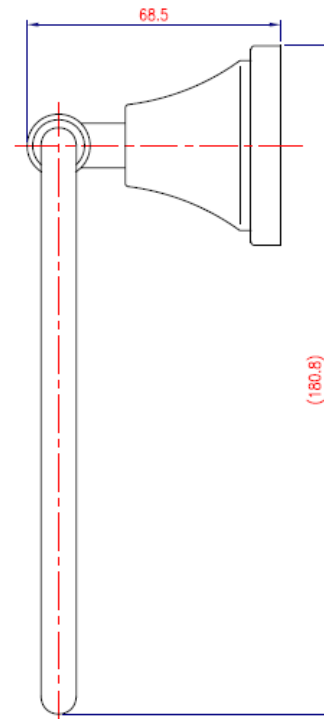

Brand : Lavo, China
Name : SERIE 30300 Towel ring
Item Code : 30360.2602
Designer :
Color / Finish: Chrome plated
Dimensions : 68.5 mm x Ø160 mm x 180.8 mm

Product info:

- Towel Ring

Follow cleaning instructions and avoid using any harmful chemicals. Failure to do so voids the warranty.