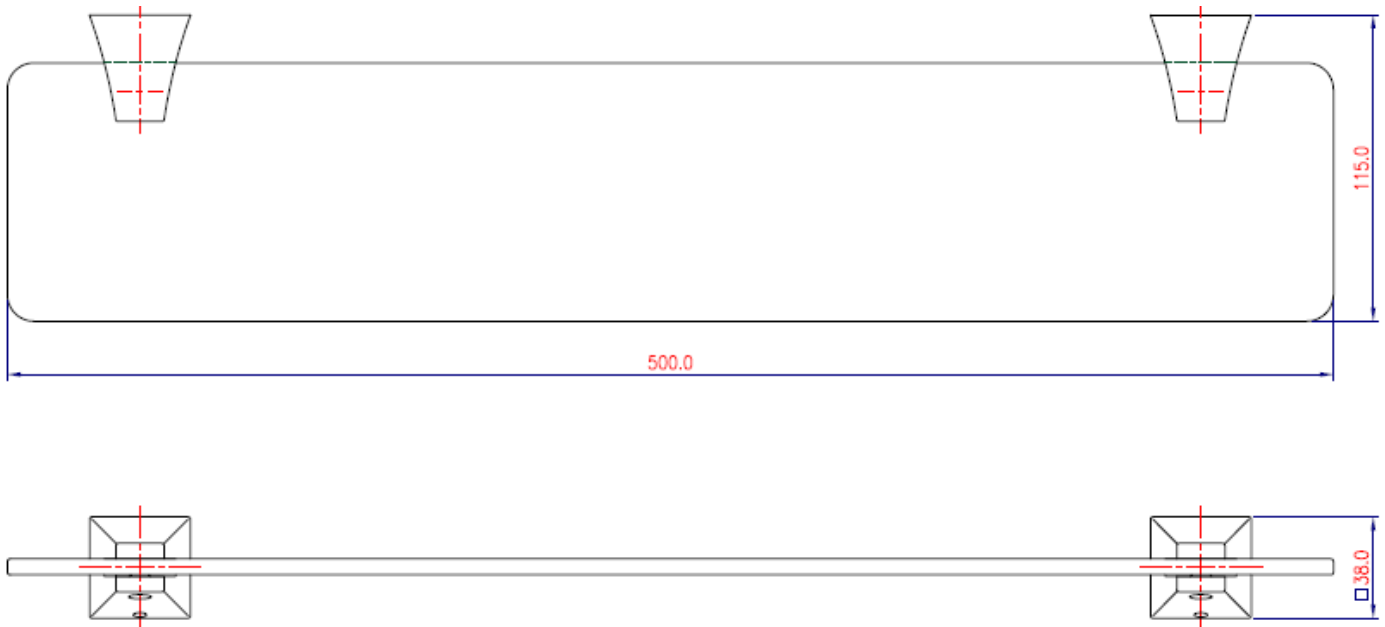

Brand : Lavo, China
Name : SERIE 22700 Glass shelf
Item Code : 22791.2602
Designer :
Color / Finish: Chrome plated
Dimensions : 115 mm x 500 mm x 38 mm

Product info:

- Glass shelf

Follow cleaning instructions and avoid using any harmful chemicals. Failure to do so voids the warranty.