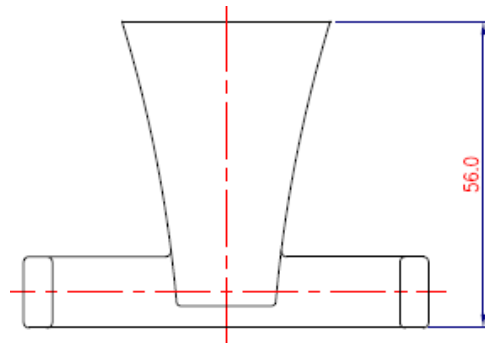

Brand : Lavo, China
Name : SERIE 22700 Double hook
Item Code : 22753.2602
Designer :
Color / Finish: Chrome plated
Dimensions : 56 mm x 74 mm x 38 mm

Product info:
• Double hook

Follow cleaning instructions and avoid using any harmful chemicals. Failure to do so voids the warranty.