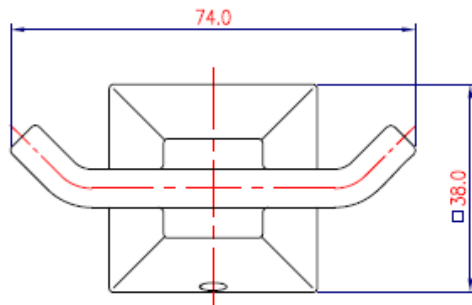

Brand : Lavo, China
Name : SERIE 22700 Double hook
Item Code : 22753.2602
Designer :
Color / Finish: Chrome plated
Dimensions : 56 mm x 74 mm x 38 mm

Product info:
• Double hook

Follow cleaning instructions and avoid using any harmful chemicals. Failure to do so voids the warranty.