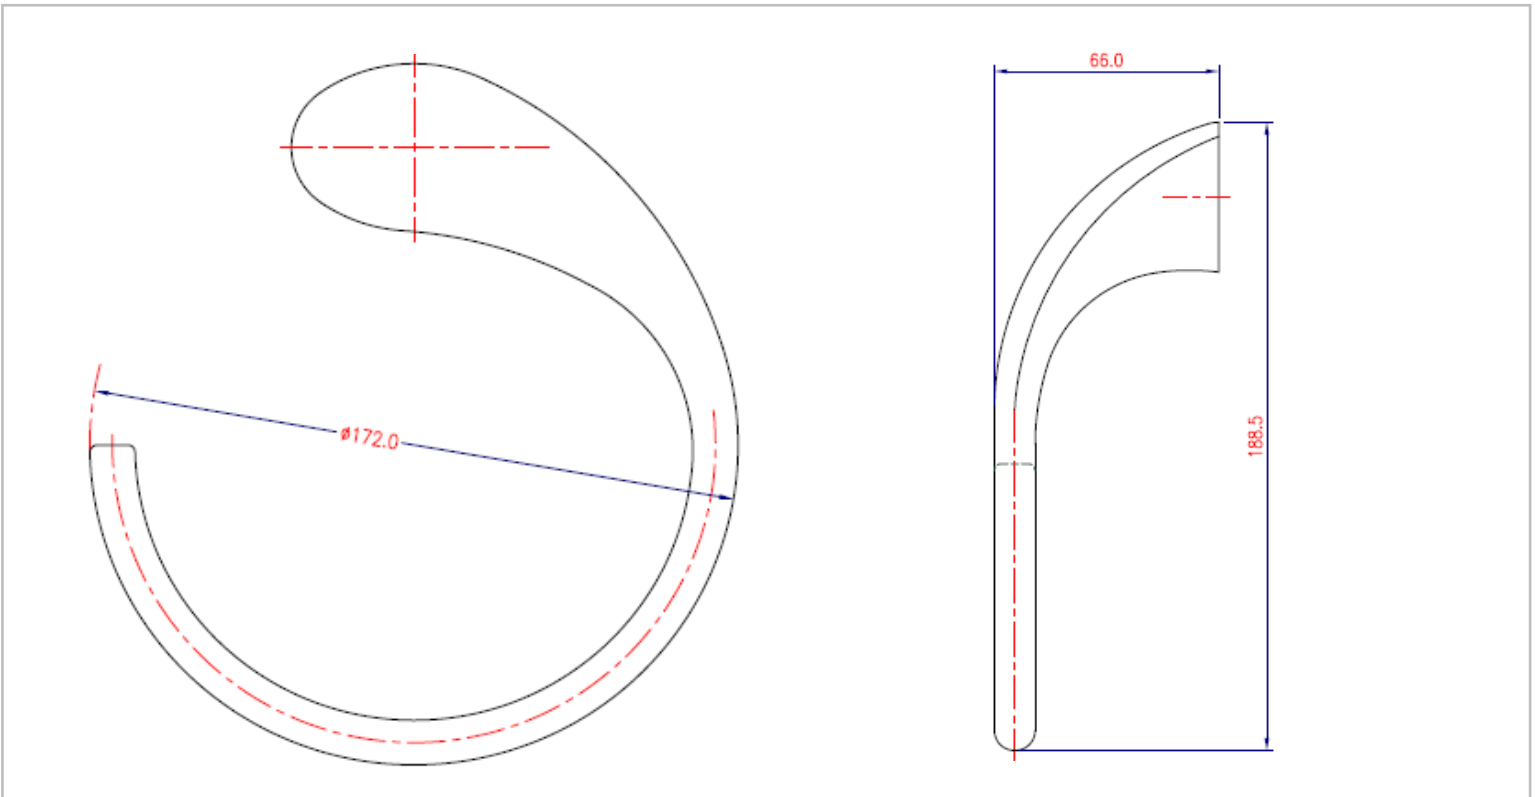

Brand : Lavo, China  
Name : SERIE 16700 Towel ring  
Item Code : 16760C.2602  
Designer :  
Color / Finish: Chrome plated  
Dimensions : 66 mm x Ø172 mm x 188.5 mm

Product info:  
• Towel Ring

Follow cleaning instructions and avoid using any harmful chemicals. Failure to do so voids the warranty.