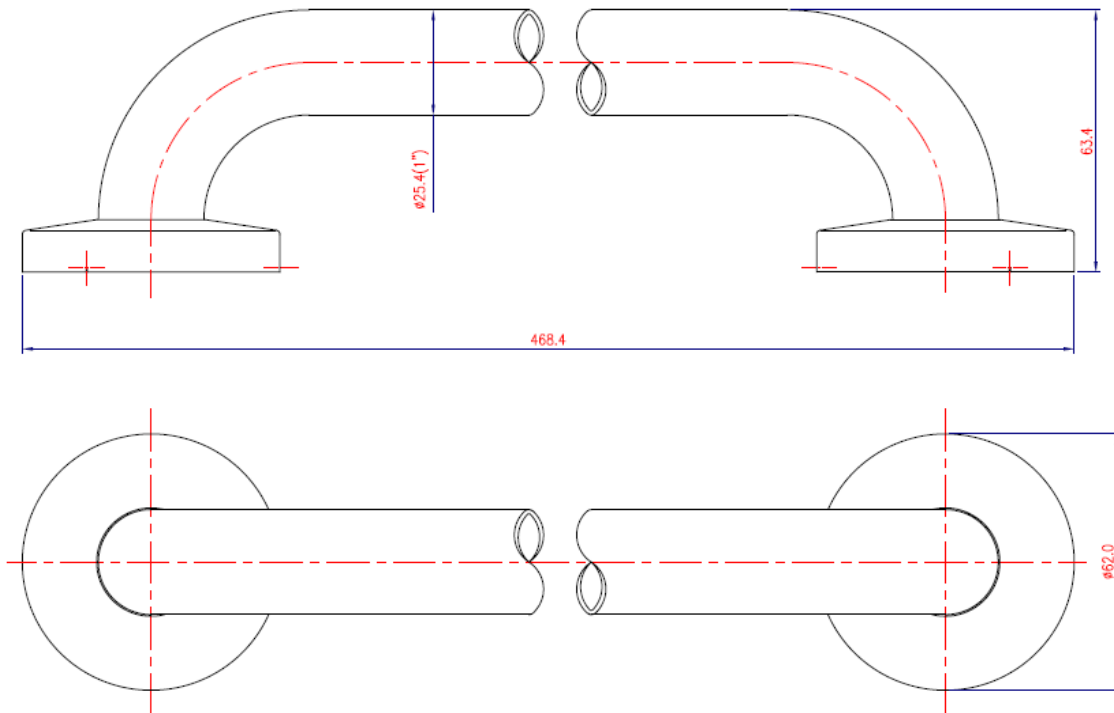

Brand : Lavo, China
Name : SERIE LAVO Grab bar 1
Item Code : 1516C.2612
Designer :
Color / Finish: Chrome plated
Dimensions : 63.4 mm L x 468.4 mm W Ø62 mm

Product info:

- Grab bar
- Linear
- 1" brass tubing