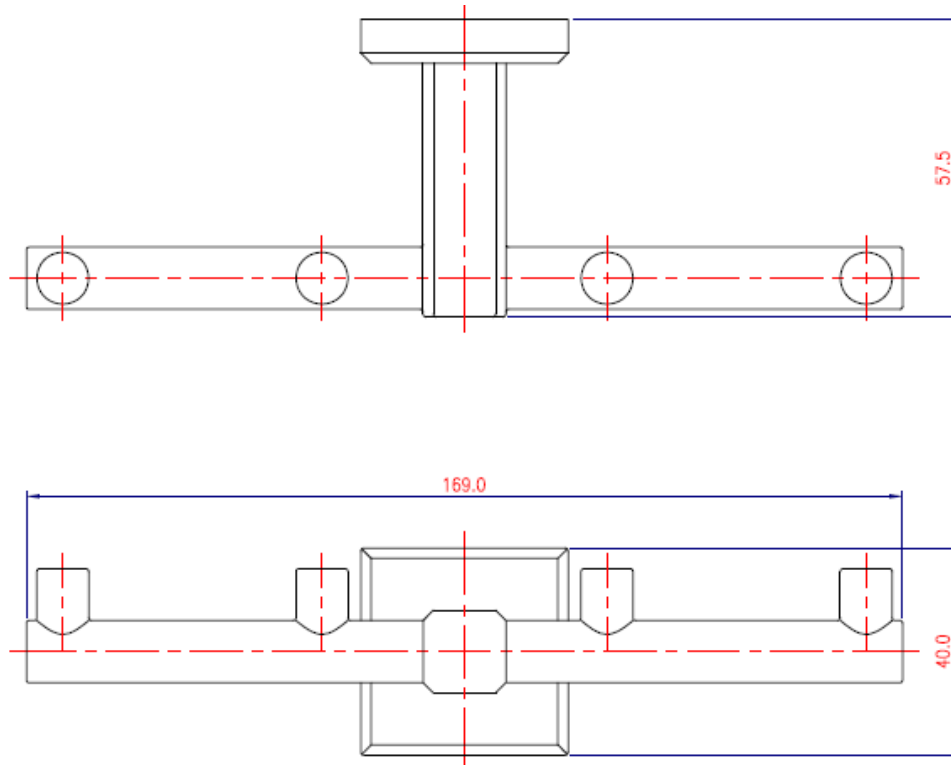

Brand : Lavo, China  
Name : SERIE LAVO 4 Hook set with plate  
Item Code : 14553A.2602  
Designer :  
Color / Finish: Chrome plated  
Dimensions : 57.5 mm x 169 mm x 40 mm

Product info:  
• Glass shelf