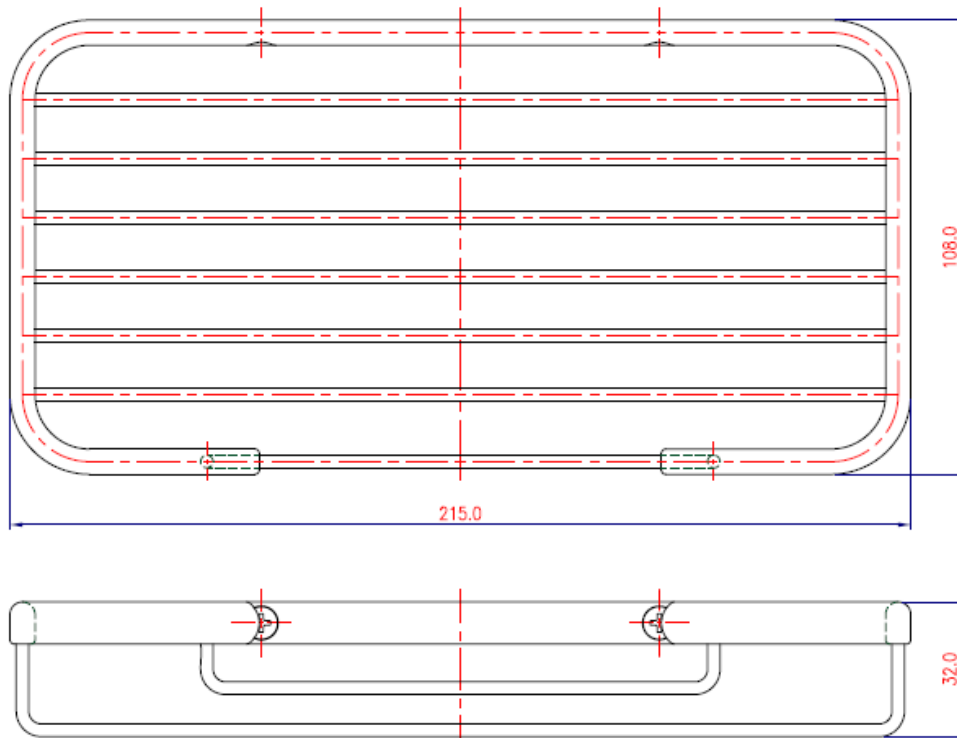

Brand : LCM, China
Name : LAVO Soap basket
Item Code : 1083L.2612
Designer :
Color / Finish: Chrome plated
Dimensions : 108 mm x 215 mm x 32 mm

Product info:
• Soap basket

Follow cleaning instructions and avoid using any harmful chemicals. Failure to do so voids the warranty.