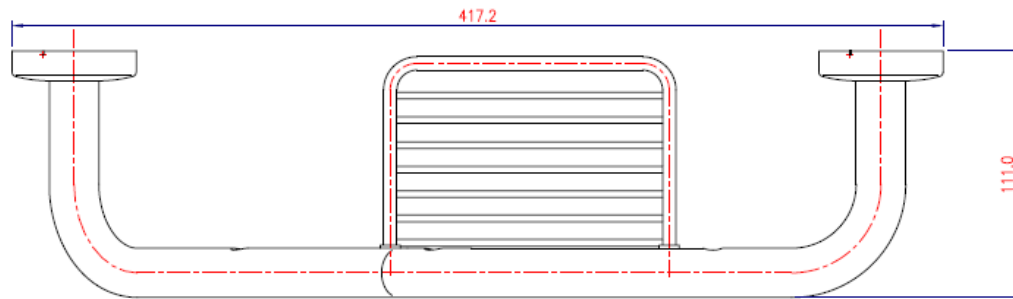

Brand : LCM, China
Name : SERIE LAVO Bath grip L-shaped with soap holder
Item Code : 1082B.2612
Designer :
Color / Finish: Chrome plated
Dimensions : 111mm L x 417.2mm W x 197.3mm H

Product info:

- Bath grip L-shaped
- With soap older