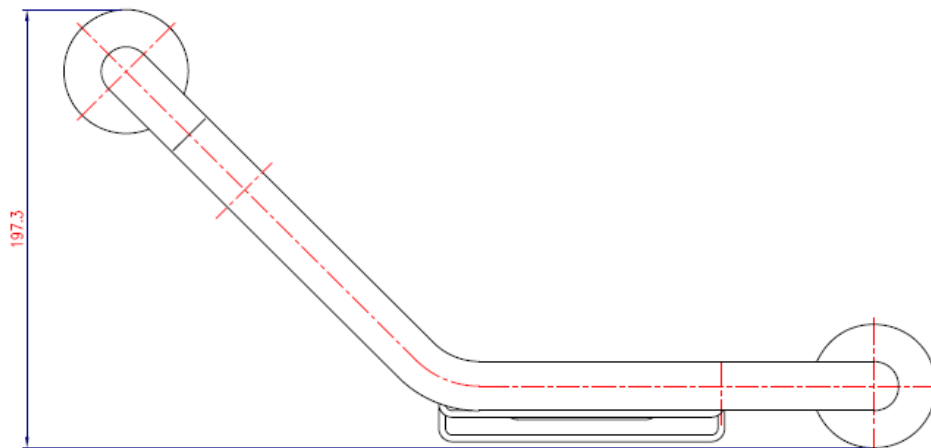

Brand : LCM, China
Name : SERIE LAVO Bath grip L-shaped with soap holder
Item Code : 1082B.2612
Designer :
Color / Finish: Chrome plated
Dimensions : 111mm L x 417.2mm W x 197.3mm H

Product info:

- Bath grip L-shaped
- With soap older