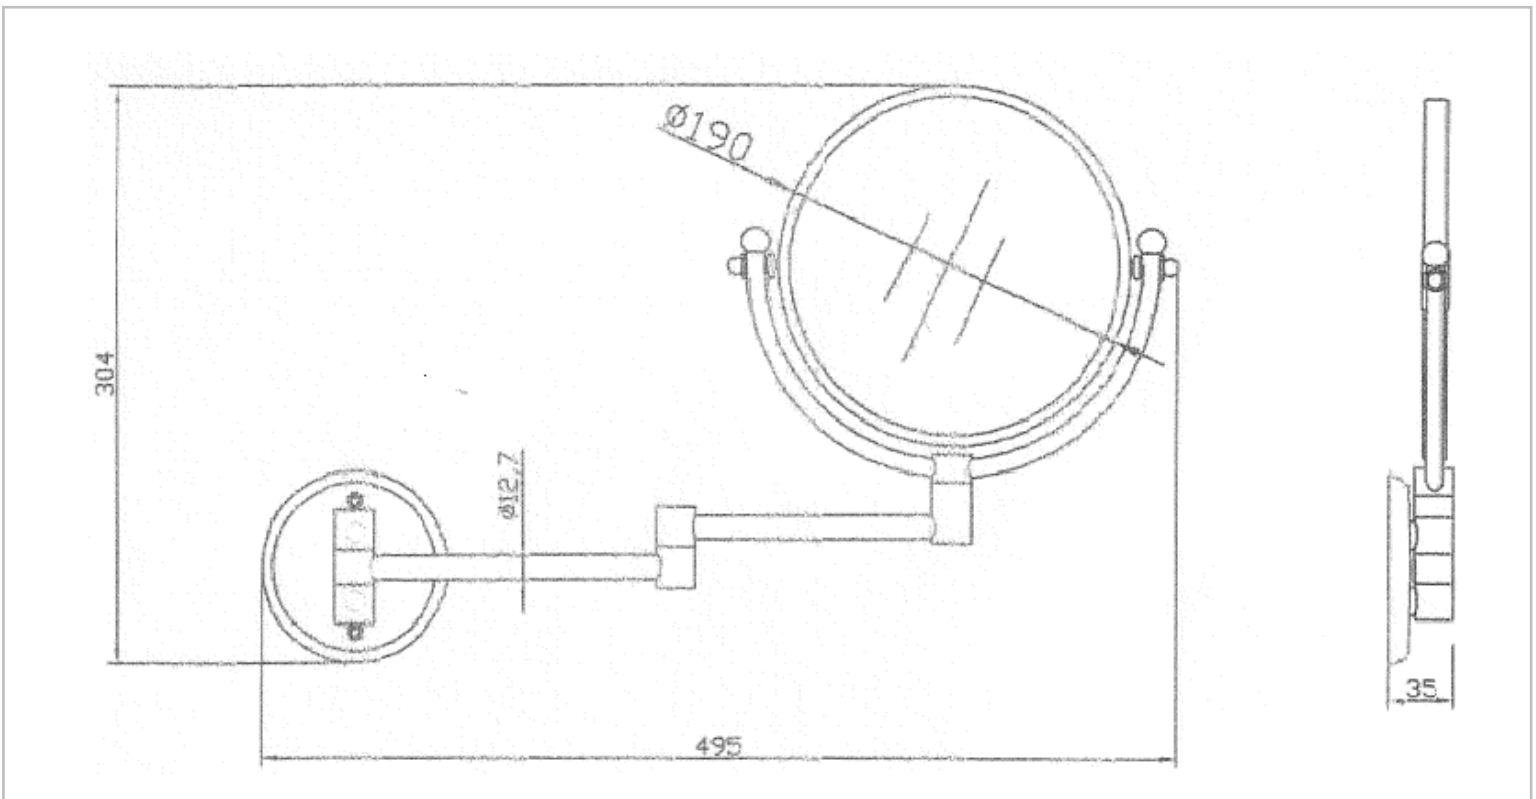

Brand : LCM, China
Name : LAVO Wall mirror reversible
Item Code : 1048.2602
Designer :
Color / Finish: Chrome plated
Dimensions : 495 mm L x 304 mm H

Product info:

- Wall mirror on swivel arms
- Reversible