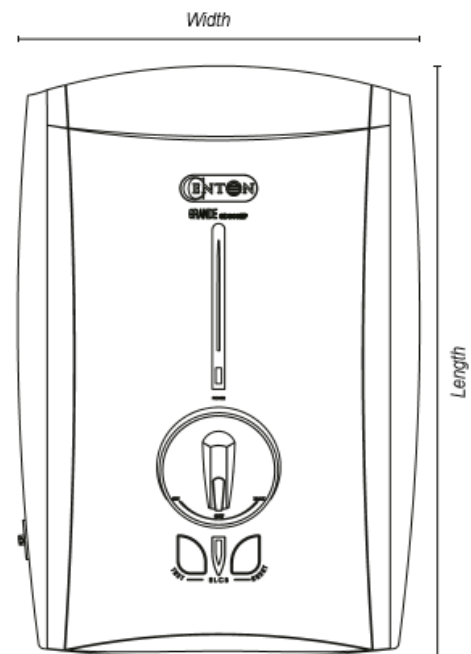

Brand : LECSTON, Malaysia
 Name : GRANDE Single point grey casing with Rainshower set
 Item Code : GD600ERS-45
 Designer :
 Color / Finish : SILKY GREY/ WHITE/SILKY PEARL
 Dimensions : 376mm x 246mm x 98mm(H)

Product info:

- Wall hung water heater, single point, with
- Electronic variable temperature control
- Thermal cut-out prevents over heating
- Suitable for high & low water pressure
- 5 sensational Multi-spray Hand Shower
- Splash proof Heater Cover
- Anti-leak heater tank

Water connection: 15 mm dia. (1/2" BSP)

Weight: 2.36 kgs

Grande GD600 Heater Dimension:
 246mm (W) x 376mm (L) x 98mm (H)

Follow cleaning instructions and avoid using any harmful chemicals. Failure to do so voids the warranty.