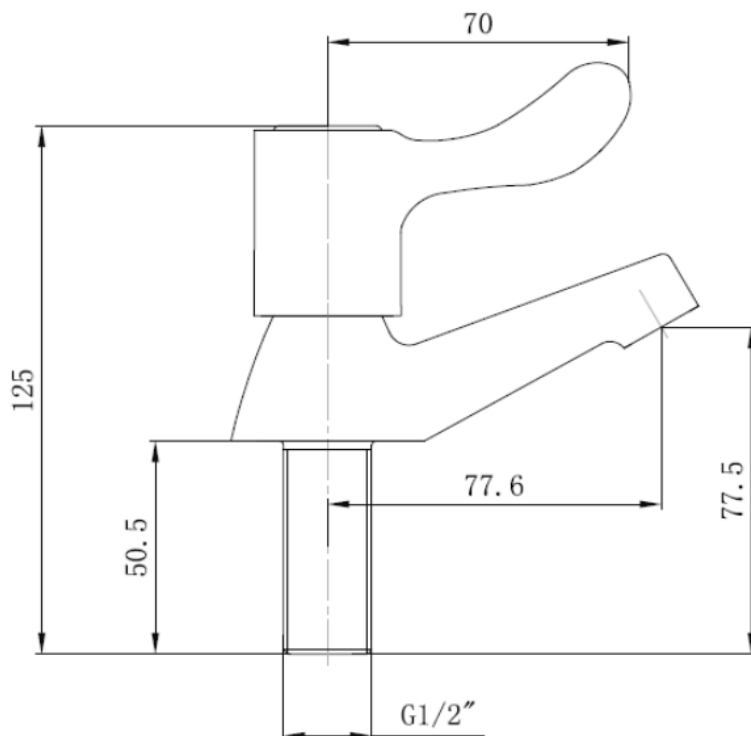

Brand : LINEA, China
Name : Basin pillar tap
Item Code : D79-1/2
Designer :
Color / Finish: Chrome Plated
Dimensions : 125 mm height
77.6 mm Spout Projection

Product info:

- Basin Pillar tap

Add-ons:

- ½ x ½ flexible hose (1pc)
- ½ x ½ angle valves (1pc)
- Pop-up waste