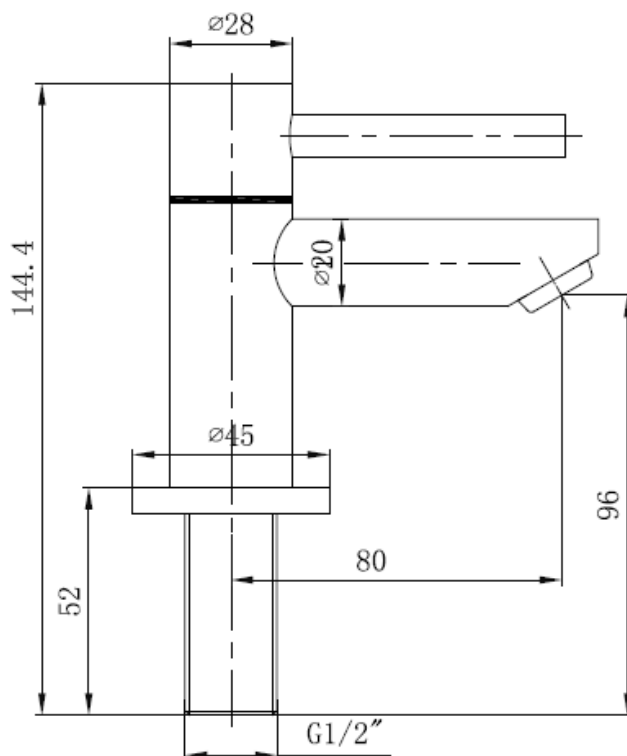

Brand : LINEA, China
 Name : Basin pillar tap
 Item Code : D138-1/2
 Designer :
 Color / Finish: Chrome Plated
 Dimensions : 144.4 mm height
 80 mm Spout Projection

Product info:
 • Basin Pillar tap

Add-ons:
 • ½ x ½ flexible hose (1pc)
 • ½ x ½ angle valves (1pc)
 • Pop-up waste