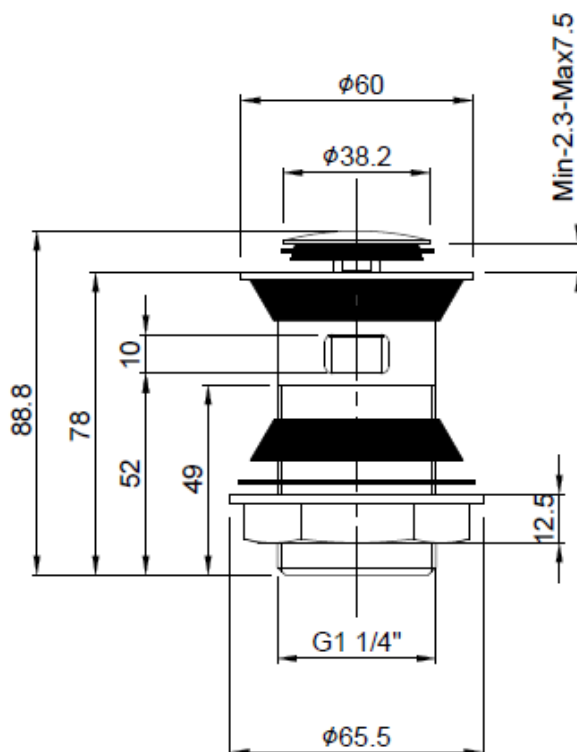

Brand : LINEA, China
 Name : Push type pop up with overflow
 Item Code : C2OF

Designer :
 Color / Finish: Chrome Plated
 Dimensions : $\varnothing 60$ mm

- Product info:
- Push type pop up
 - With Overflow