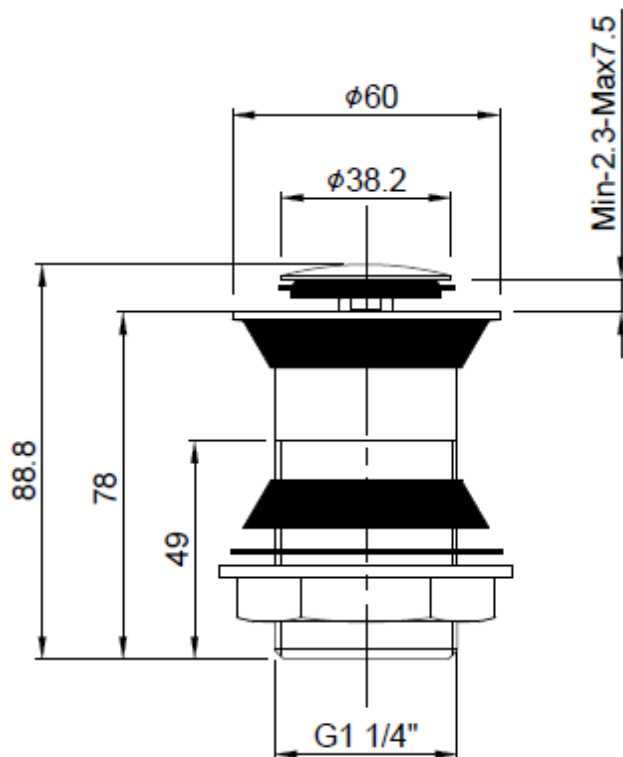

Brand : LINEA, China  
Name : Push type pop up  
Item Code : C2  
Designer :  
Color / Finish: Chrome Plated  
Dimensions :  $\varnothing 60\text{mm}$

Product info:  
• Push Type pop up

Flushing of pipe must be done before fittings are installed. Failure to do so voids the warranty.  
Follow cleaning instructions and avoid using any harmful chemicals.  
All information is for reference only. Installation shall always be based on the specs provided with actual delivered items.  
For more info, visit [www.sanitecph.com](http://www.sanitecph.com)