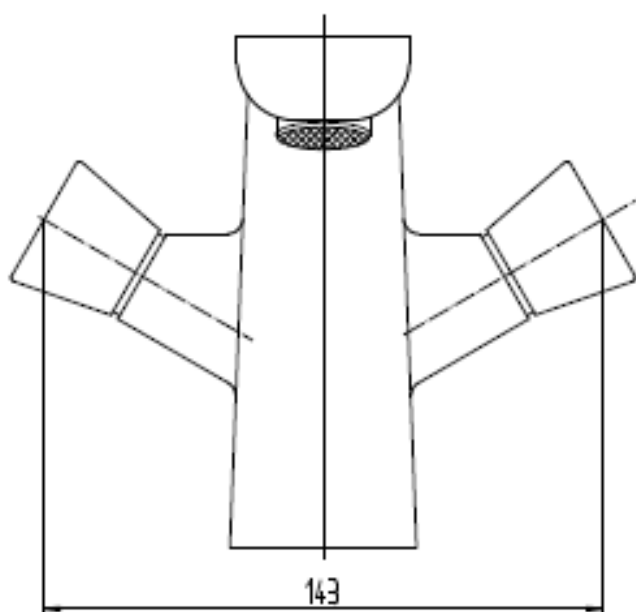

Brand : LINEA, China  
Name : Basin mixer knob handle with push type pop up  
Item Code : 3207CR  
Designer :  
Color / Finish: Chrome Plated  
Dimensions : 130 mm height  
105 mm Spout Projection

**Product info:**

- Basin Mixer knob handle
- With push type pop up

**Add-ons:**

- ½ x 3/8 angle valves (2pcs)

Flushing of pipe must be done before fittings are installed. Failure to do so voids the warranty.

Follow cleaning instructions and avoid using any harmful chemicals.