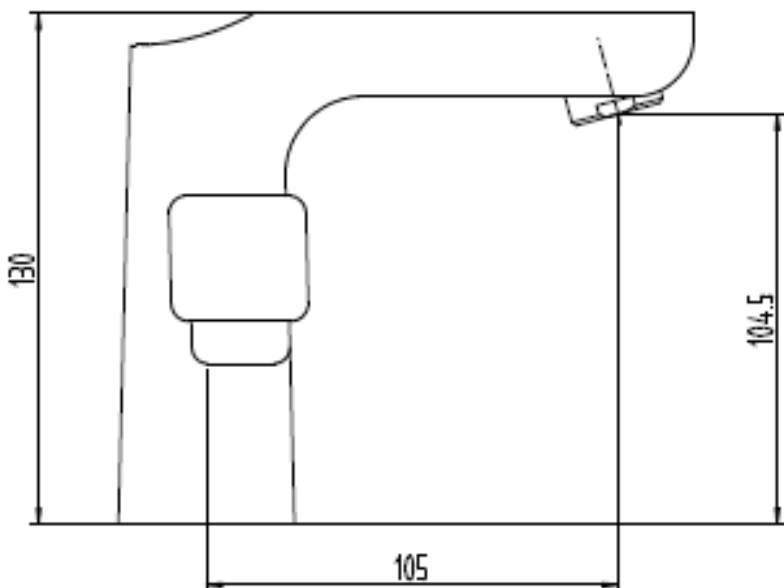

Brand : LINEA, China  
Name : Basin mixer knob handle with push type pop up  
Item Code : 3207CR  
Designer :  
Color / Finish: Chrome Plated  
Dimensions : 130 mm height  
105 mm Spout Projection

**Product info:**

- Basin Mixer knob handle
- With push type pop up

**Add-ons:**

- ½ x 3/8 angle valves (2pcs)

Flushing of pipe must be done before fittings are installed. Failure to do so voids the warranty.

Follow cleaning instructions and avoid using any harmful chemicals.