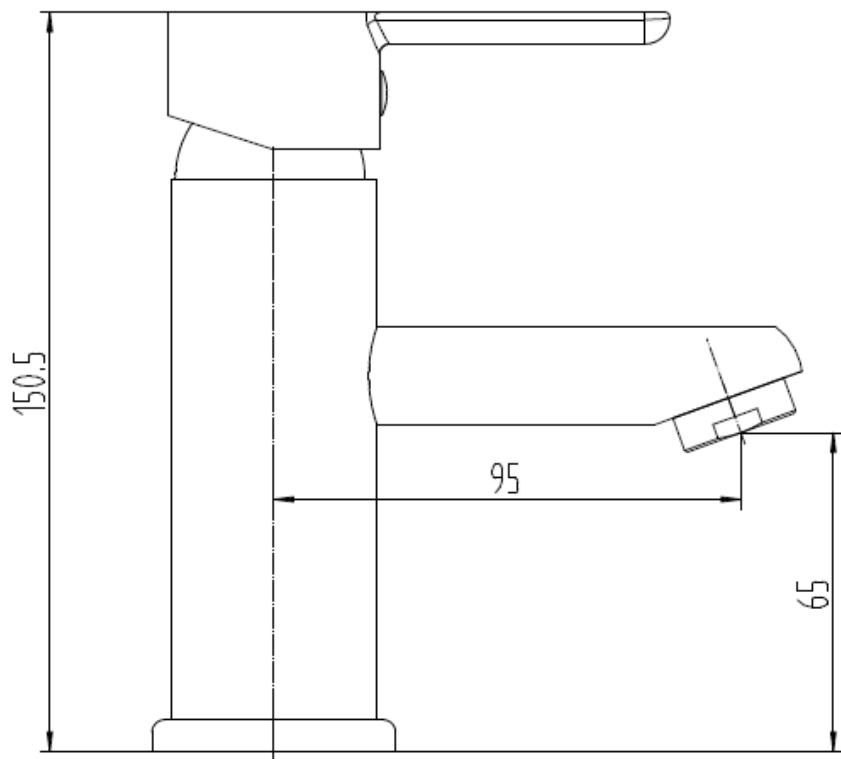

Brand : LINEA, China
Name : Basin mixer with pull type pop up
Item Code : 3205CR

Designer :
Color / Finish: Chrome Plated
Dimensions : 150.5 mm height
95 mm Spout Projection

Product info:
• Basin Mixer
• With pull type pop up

Add-ons:
• ½ x 3/8 angle valves (2pcs)

Flushing of pipe must be done before fittings are installed. Failure to do so voids the warranty.
Follow cleaning instructions and avoid using any harmful chemicals.
All information is for reference only. Installation shall always be based on the specs provided with actual delivered items.
For more info, visit www.sanitecph.com