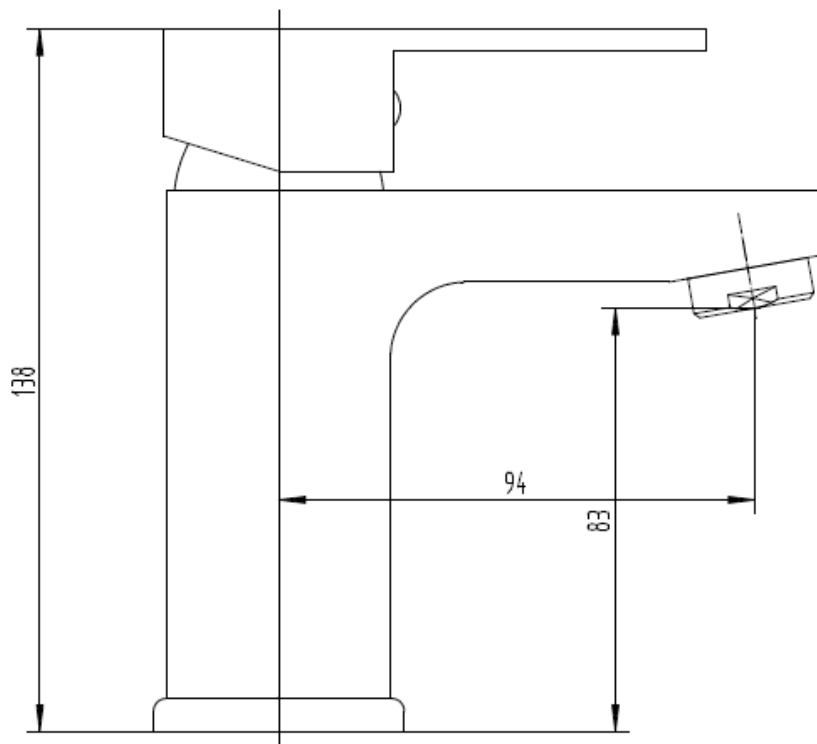

Brand : LINEA, China
Name : Basin mixer with pull type pop up
Item Code : 3203CR

Designer :
Color / Finish: Chrome Plated
Dimensions : 138 mm Height
94 mm Spout Projection

Product info:
• Basin Mixer
• With pull type pop up

Add-ons:
• $\frac{1}{2}$ x $\frac{3}{8}$ angle valves (2pcs)

Flushing of pipe must be done before fittings are installed. Failure to do so voids the warranty.
Follow cleaning instructions and avoid using any harmful chemicals.
All information is for reference only. Installation shall always be based on the specs provided with actual delivered items.
For more info, visit www.sanitecph.com