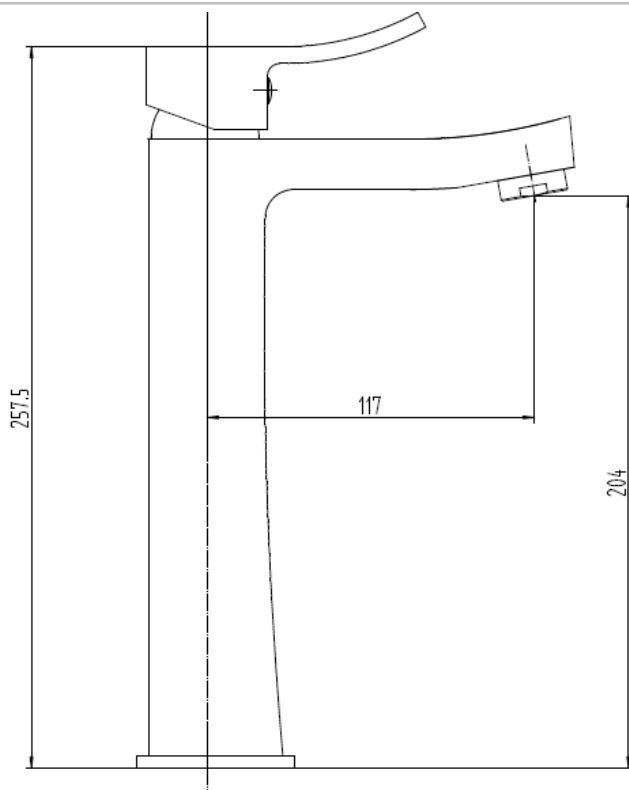

Brand : LINEA, China
Name : Basin mixer 30 cm with pull type pop up
Item Code : 3201CR30
Designer :
Color / Finish: Chrome Plated
Dimensions : 257.5 mm Height
117 mm Spout Projection

Product info:

- Basin Mixer
- With pull type pop up

Add-ons:

- ½ x 3/8 angle valves (2pcs)

Flushing of pipe must be done before fittings are installed. Failure to do so voids the warranty.

Follow cleaning instructions and avoid using any harmful chemicals.