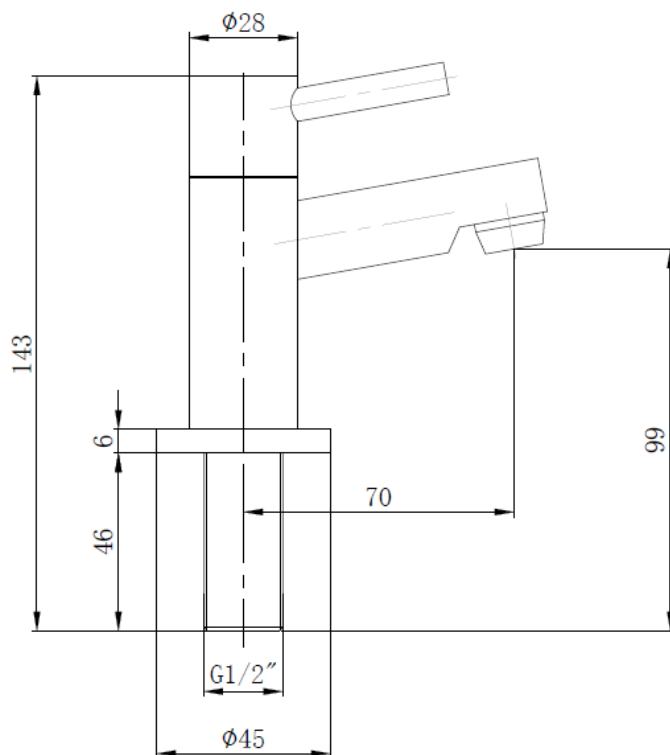

Brand : LINEA, China
 Name : Basin pillar tap
 Item Code : 3170-1/2
 Designer :
 Color / Finish: Chrome Plated
 Dimensions : 143 mm Height
 70 mm Spout Projection

Product info:

- Basin Pillar tap

Add-ons:

- ½ x ½ flexible hose (1pc)
- ½ x ½ angle valves (1pc)
- Pop-up waste

Flushing of pipe must be done before fittings are installed. Failure to do so voids the warranty.
 Follow cleaning instructions and avoid using any harmful chemicals.
 All information is for reference only. Installation shall always be based on the specs provided with actual delivered items.
 For more info, visit www.sanitecph.com