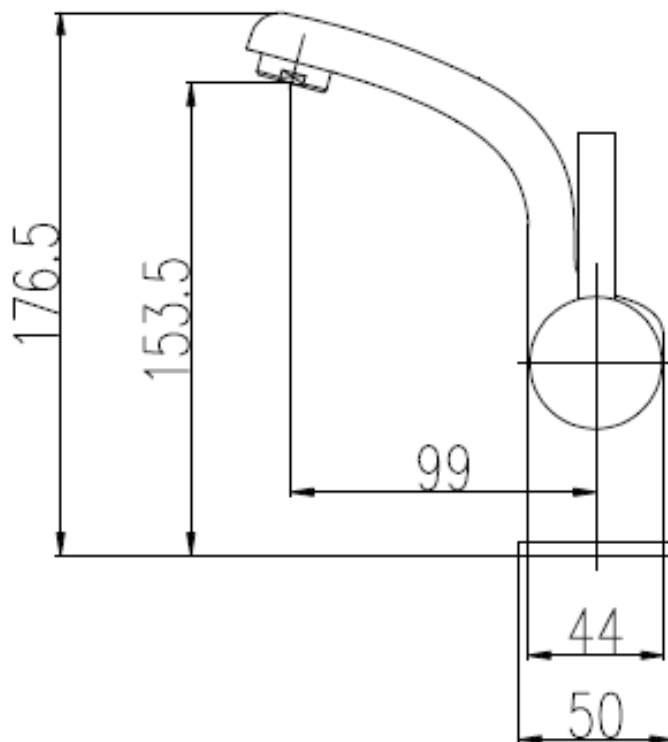

Brand : LINEA, China
Name : Basin mixer high spout with pull type pop up
Item Code : 3150CCR
Designer :
Color / Finish: Chrome Plated
Dimensions : 176.5 mm height
99 mm Spout Projection

Product info:

- Basin Mixer
- With pull type pop up

Add-ons:

- $\frac{1}{2}$ x 3/8 angle valves (2pcs)

Flushing of pipe must be done before fittings are installed. Failure to do so voids the warranty.

Follow cleaning instructions and avoid using any harmful chemicals.