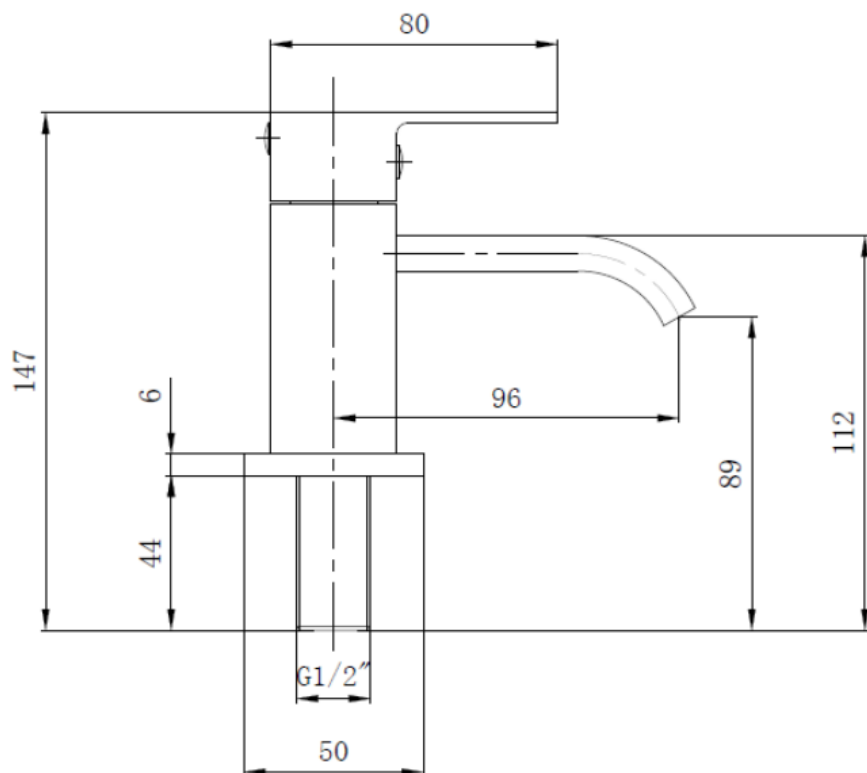

Brand : LINEA, China
Name : Basin pillar tap open spout
Item Code : 3108-1/2

Designer :
Color / Finish: Chrome Plated
Dimensions : 147 mm Height
96 mm Spout Projection

Product info:
• Basin pillar tap open spout

Add-ons:
• ½ x ½ flexible hose (1pc)
• ½ x ½ angle valves (1pc)
• Pop-up waste

Flushing of pipe must be done before fittings are installed. Failure to do so voids the warranty.
Follow cleaning instructions and avoid using any harmful chemicals.
All information is for reference only. Installation shall always be based on the specs provided with actual delivered items.
For more info, visit www.sanitecph.com