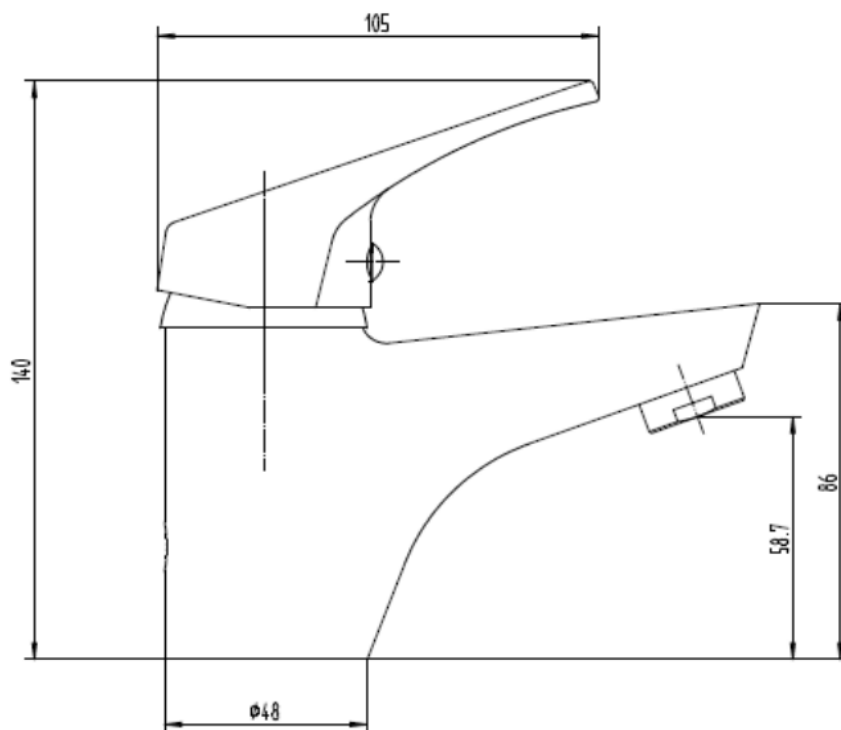

Brand : LINEA, China
Name : Basin mixer with pull type pop up
Item Code : 3002CR
Designer :
Color / Finish: Chrome Plated
Dimensions : 140 mm height

Product info:

- Basin Mixer
- With pull type pop up

Flushing of pipe must be done before fittings are installed. Failure to do so voids the warranty.