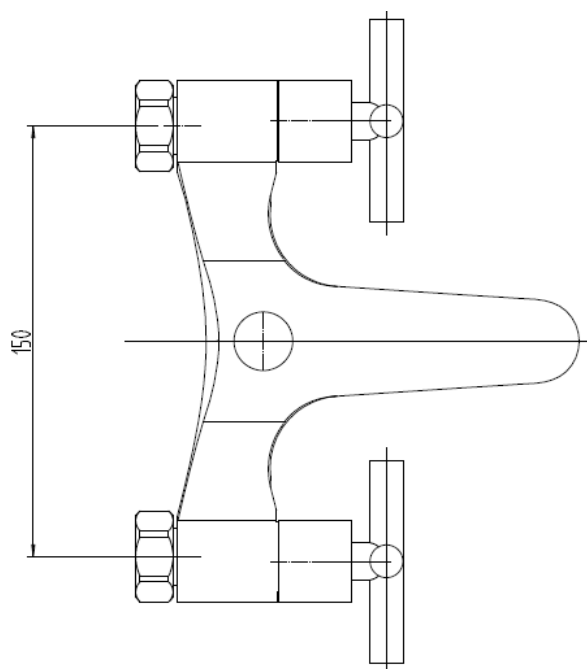

Brand : LINEA, China
Name : Exposed bath/shower mixer with hand shower set
Item Code : 1210CR
Designer :
Color / Finish: Chrome Plated
Dimensions : 95.5 mm spout projection

Product info:

- Exposed bath/shower mixer
- With hand shower set