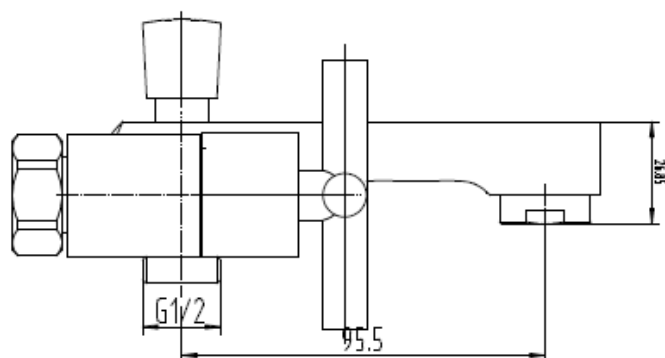

Brand : LINEA, China
Name : Exposed bath/shower mixer with hand shower set
Item Code : 1210CR
Designer :
Color / Finish: Chrome Plated
Dimensions : 95.5 mm spout projection

Product info:

- Exposed bath/shower mixer
- With hand shower set