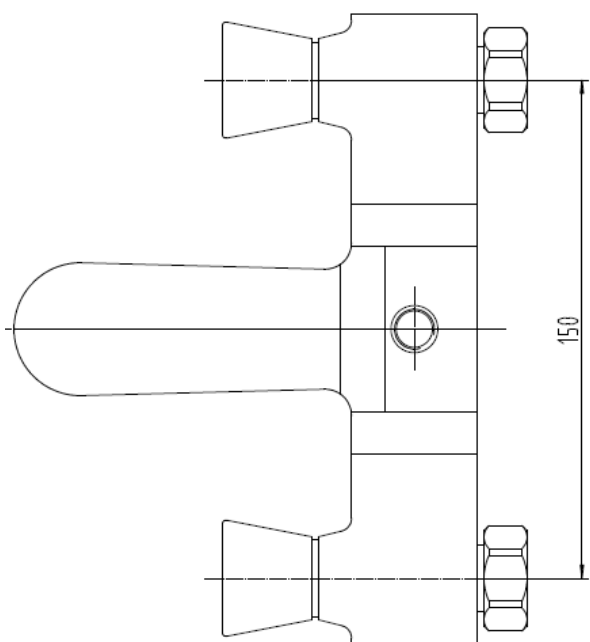

Brand : LINEA, China
Name : Exposed bath/shower mixer with hand shower set
Item Code : 1207CR
Designer :
Color / Finish: Chrome Plated
Dimensions : 98 mm spout projection

Product info:

- Exposed bath/shower mixer
- With hand shower set