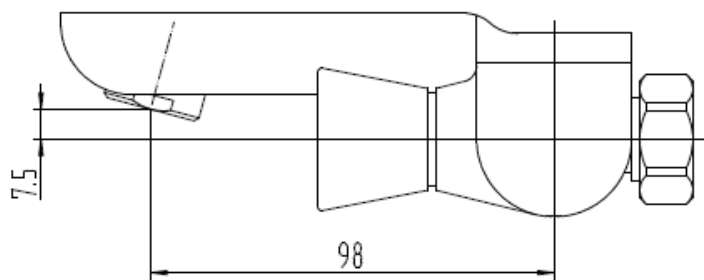

Brand : LINEA, China
Name : Exposed bath/shower mixer with hand shower set
Item Code : 1207CR
Designer :
Color / Finish: Chrome Plated
Dimensions : 98 mm spout projection

Product info:

- Exposed bath/shower mixer
- With hand shower set