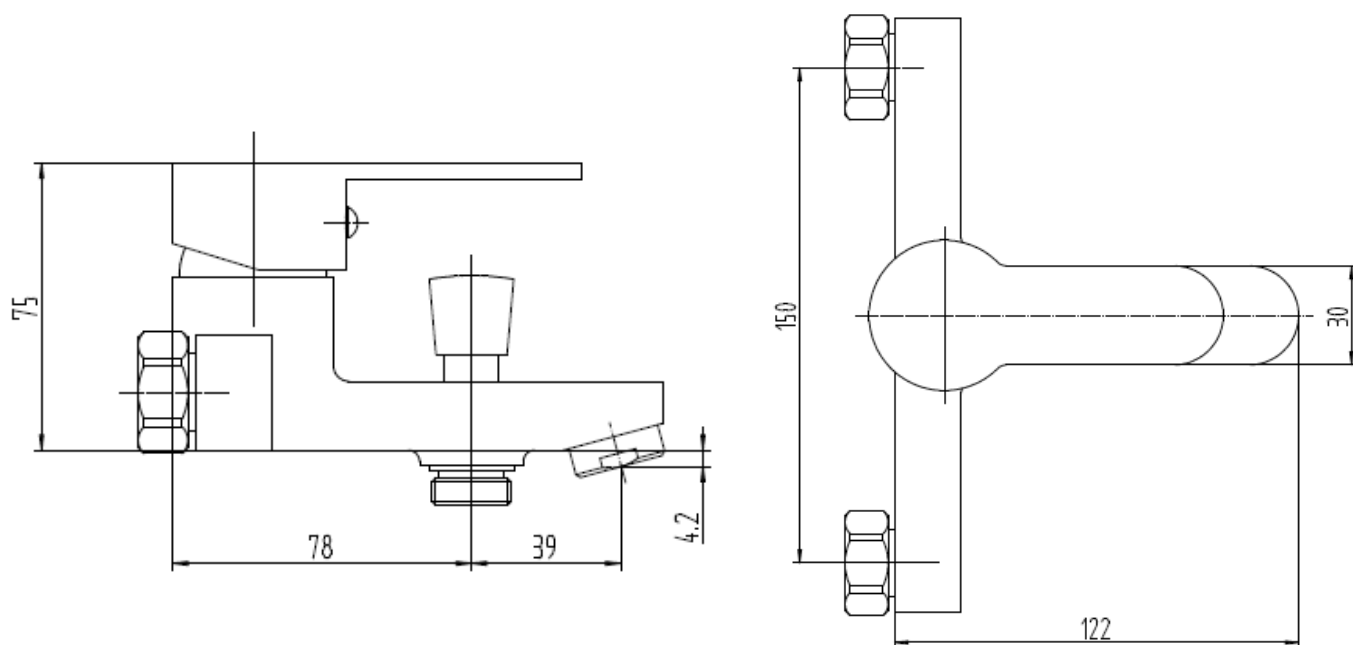

Flushing of pipe must be done before fittings are installed. Failure to do so voids the warranty.

Follow cleaning instructions and avoid using any harmful chemicals.

All information is for reference only. Installation shall always be based on the specs provided with actual delivered items.

For more info, visit www.sanitecph.com