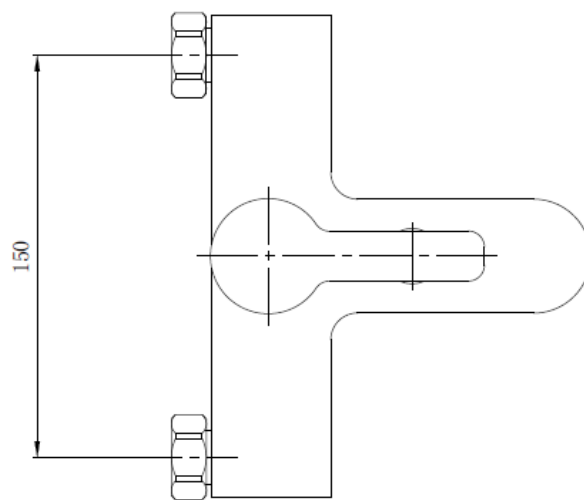

Brand : LINEA, China  
 Name : Exposed bath/shower mixer with hand shower set  
 Item Code : 1202ACR  
 Designer :  
 Color / Finish: Chrome Plated  
 Dimensions : 88mm height  
 105mm spout projection

**Product info:**

- Exposed bath/shower mixer
- With hand shower set

Flushing of pipe must be done before fittings are installed. Failure to do so voids the warranty.  
 Follow cleaning instructions and avoid using any harmful chemicals.  
 All information is for reference only. Installation shall always be based on the specs provided with actual delivered items.  
 For more info, visit [www.sanitecph.com](http://www.sanitecph.com)