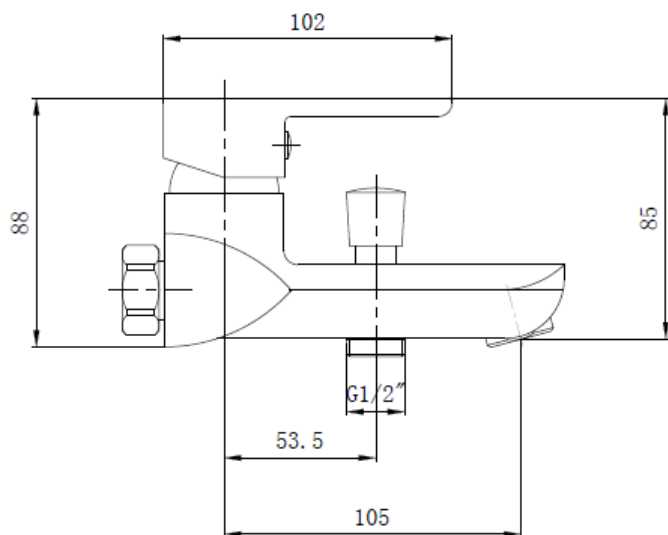

Flushing of pipe must be done before fittings are installed. Failure to do so voids the warranty.
Follow cleaning instructions and avoid using any harmful chemicals.
All information is for reference only. Installation shall always be based on the specs provided with actual delivered items.
For more info, visit www.sanitecph.com