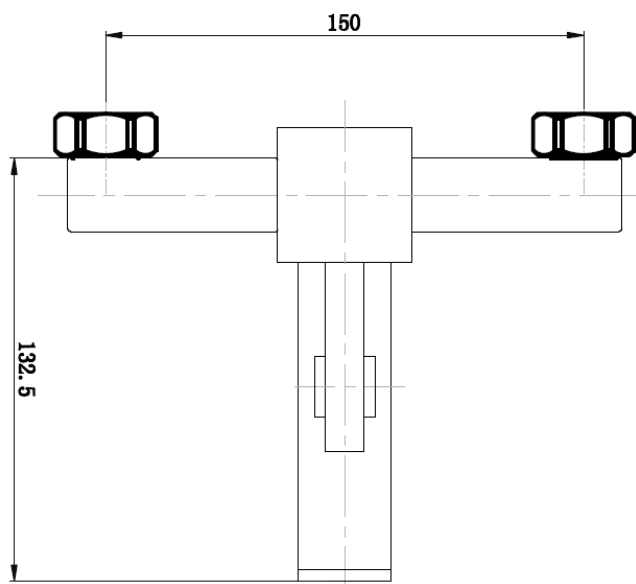

Flushing of pipe must be done before fittings are installed. Failure to do so voids the warranty.
Follow cleaning instructions and avoid using any harmful chemicals.
All information is for reference only. Installation shall always be based on the specs provided with actual delivered items.
For more info, visit www.sanitecph.com