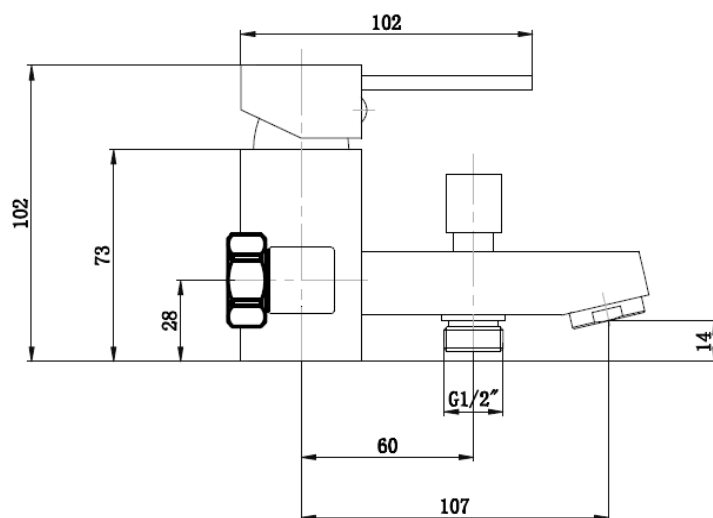

Flushing of pipe must be done before fittings are installed. Failure to do so voids the warranty.
Follow cleaning instructions and avoid using any harmful chemicals.
All information is for reference only. Installation shall always be based on the specs provided with actual delivered items.
For more info, visit www.sanitecph.com