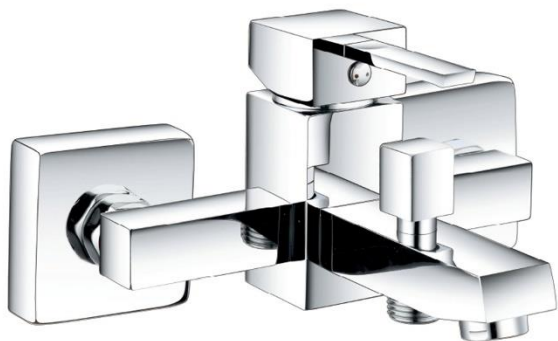

Brand : LINEA, China
 Name : Exposed bath/shower mixer with hand shower set
 Item Code : 1174CR
 Designer :
 Color / Finish: Chrome Plated
 Dimensions : 132.5mm L x 102mm H 107mm spout projection

Product info:

- Exposed bath/shower mixer
- With hand shower set

Flushing of pipe must be done before fittings are installed. Failure to do so voids the warranty.
 Follow cleaning instructions and avoid using any harmful chemicals.
 All information is for reference only. Installation shall always be based on the specs provided with actual delivered items.
 For more info, visit www.sanitecph.com