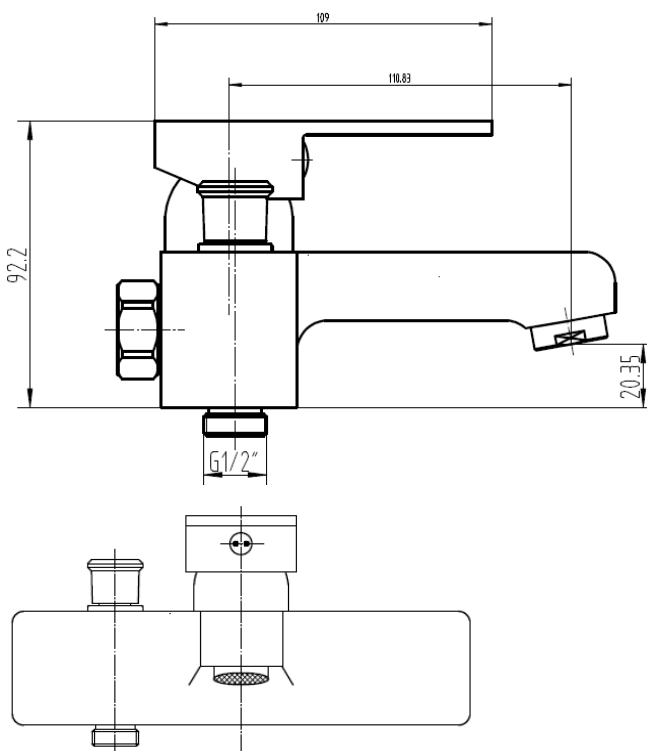

Brand : LINEA, China
 Name : Exposed bath/shower mixer with hand shower set
 Item Code : 1102CR
 Designer :
 Color / Finish: Chrome Plated
 Dimensions : 147mm L x 92.2mm H 110.83mm spout projection

Product info:

- Exposed bath/shower mixer
- With hand shower set

Flushing of pipe must be done before fittings are installed. Failure to do so voids the warranty.
 Follow cleaning instructions and avoid using any harmful chemicals.
 All information is for reference only. Installation shall always be based on the specs provided with actual delivered items.
 For more info, visit www.sanitecph.com