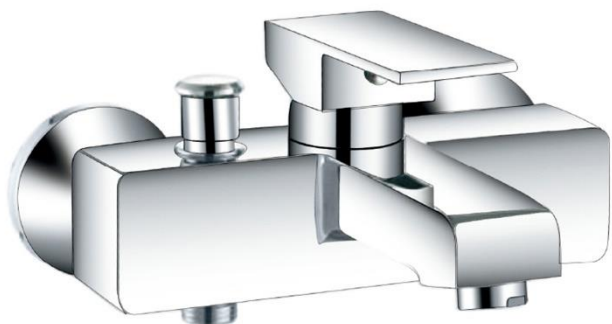

Brand : LINEA, China
 Name : Exposed bath/shower mixer with hand shower set
 Item Code : 1102CR
 Designer :
 Color / Finish: Chrome Plated
 Dimensions : 147mm L x 92.2mm H 110.83mm spout projection

Product info:

- Exposed bath/shower mixer
- With hand shower set

Flushing of pipe must be done before fittings are installed. Failure to do so voids the warranty.
 Follow cleaning instructions and avoid using any harmful chemicals.
 All information is for reference only. Installation shall always be based on the specs provided with actual delivered items.
 For more info, visit www.sanitecph.com