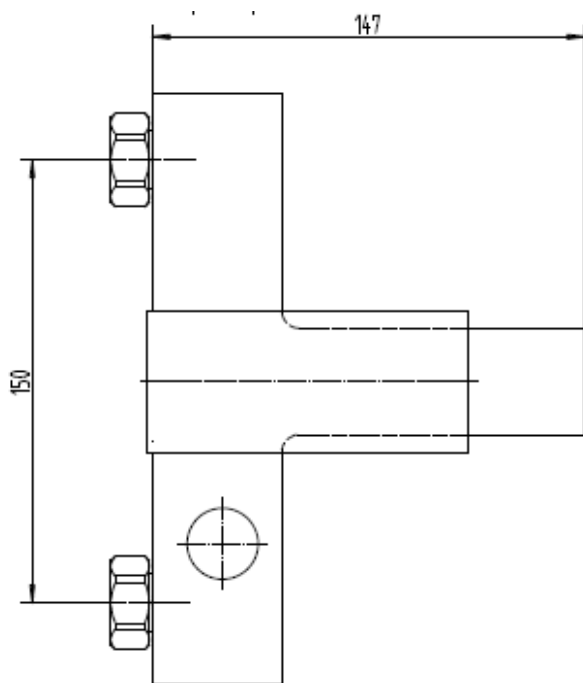

Brand : LINEA, China
 Name : Exposed bath/shower mixer with hand shower set
 Item Code : 1102CR
 Designer :
 Color / Finish: Chrome Plated
 Dimensions : 147mm L x 92.2mm H 110.83mm spout projection

Product info:

- Exposed bath/shower mixer
- With hand shower set

Flushing of pipe must be done before fittings are installed. Failure to do so voids the warranty.
 Follow cleaning instructions and avoid using any harmful chemicals.
 All information is for reference only. Installation shall always be based on the specs provided with actual delivered items.
 For more info, visit www.sanitecph.com