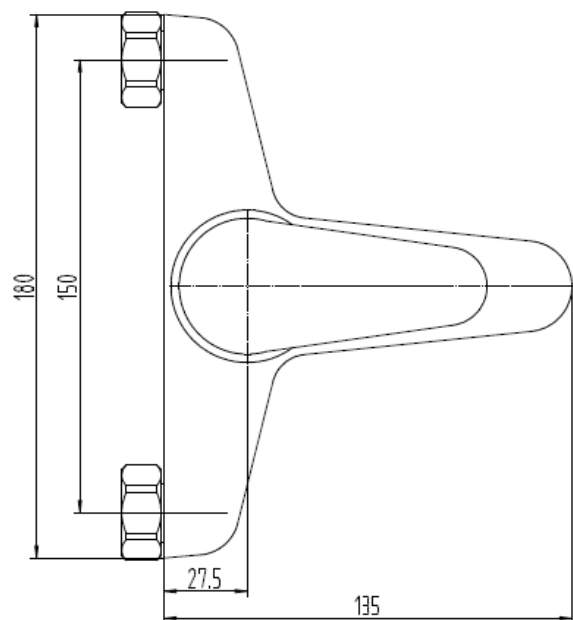

Flushing of pipe must be done before fittings are installed. Failure to do so voids the warranty.

Follow cleaning instructions and avoid using any harmful chemicals.

All information is for reference only. Installation shall always be based on the specs provided with actual delivered items.

For more info, visit www.sanitecph.com