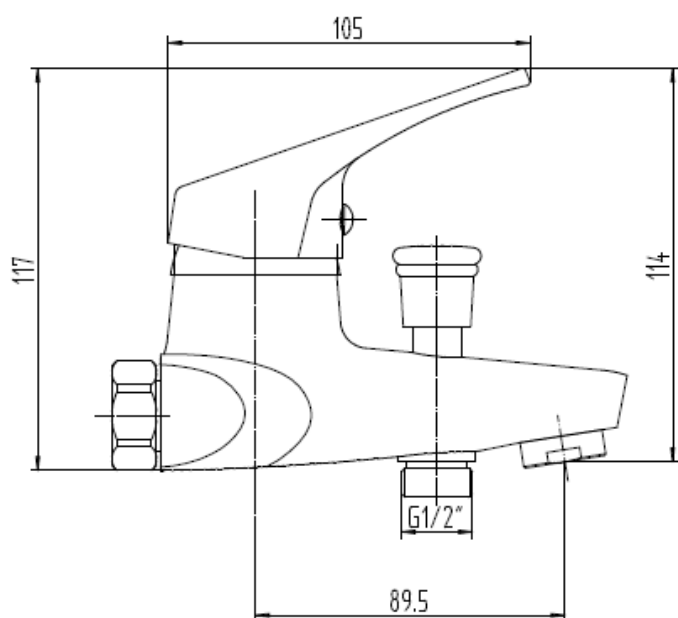

Flushing of pipe must be done before fittings are installed. Failure to do so voids the warranty.

Follow cleaning instructions and avoid using any harmful chemicals.

All information is for reference only. Installation shall always be based on the specs provided with actual delivered items.

For more info, visit www.sanitecph.com