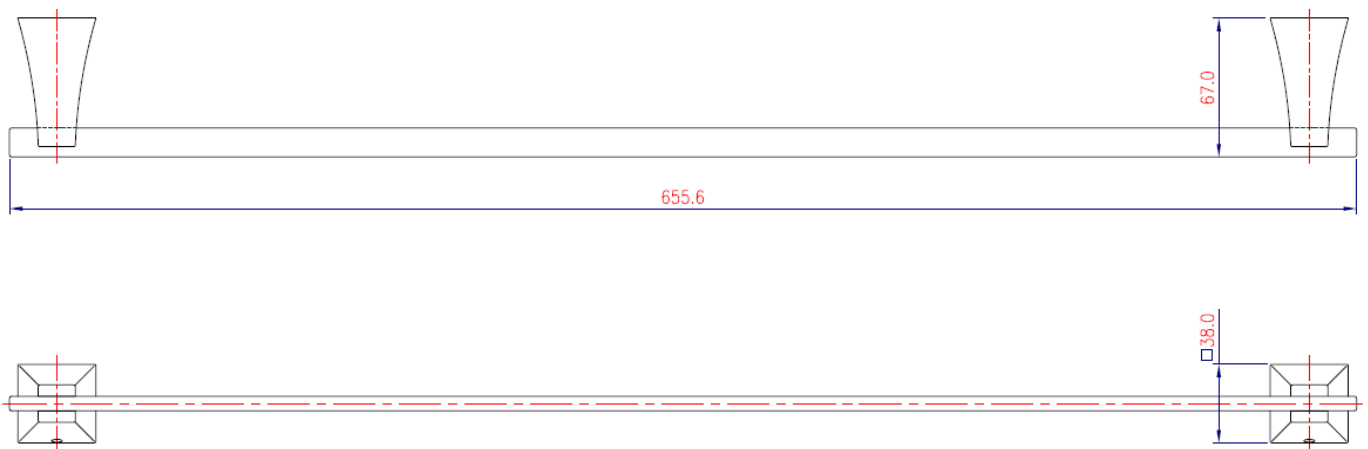

Brand : LCM, China
Name : SERIE 22700 Towel bar ionized
Item Code : 22724B.2602
Designer :
Color / Finish: Chrome plated
Dimensions : 67mm x 655.6mm x 38mm

Product info:

- SERIE 22700 Towel bar ionized

Flushing of pipe must be done before fittings are installed. Failure to do so voids the warranty.