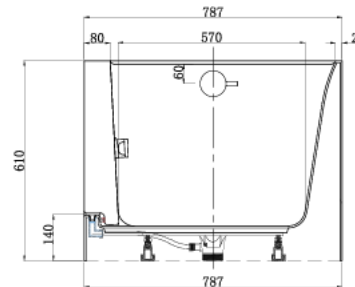

Brand : Kreiner, China
 Name : Multifunction bath
 Item Code : WALDEN
 Designer :
 Color / Finish: Lucite Acrylic
 Dimensions : 1700 x 787 x 610 mm

- Product info:
- Multifunction bath
 - Walk-in bath
 - With overflow & waste
 - External feet
 - KR001 fixing bracket

注: 超过400mm的尺寸公差为 ± 1.0 mm
 小于400mm的尺寸公差为 ± 0.5 mm

Follow cleaning instructions and avoid using any harmful chemicals. Failure to do so voids the warranty.
 All information is for reference only. Installation shall always be based on the specs provided with actual delivered items.
 For more info, visit www.sanitecph.com