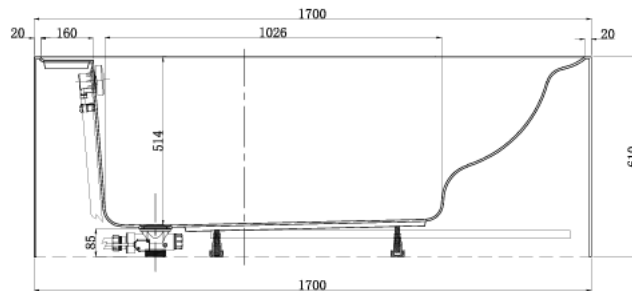

Brand : Kreiner, China
 Name : Multifunction bath
 Item Code : WALDEN
 Designer :
 Color / Finish: Lucite Acrylic
 Dimensions : 1700 x 787 x 610 mm

- Product info:
- Multifunction bath
 - Walk-in bath
 - With overflow & waste
 - External feet
 - KR001 fixing bracket

注: 超过400mm的尺寸公差为 ± 1.0 mm
 小于400mm的尺寸公差为 ± 0.5 mm

Follow cleaning instructions and avoid using any harmful chemicals. Failure to do so voids the warranty.
 All information is for reference only. Installation shall always be based on the specs provided with actual delivered items.
 For more info, visit www.sanitecph.com