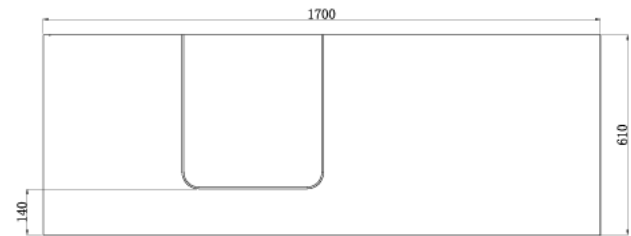

Brand : Kreiner, China
 Name : Multifunction bath
 Item Code : WALDEN
 Designer :
 Color / Finish: Lucite Acrylic
 Dimensions : 1700 x 787 x 610 mm

- Product info:
- Multifunction bath
 - Walk-in bath
 - With overflow & waste
 - External feet
 - KR001 fixing bracket

注: 超过400mm的尺寸公差为 ± 1.0 mm
 小于400mm的尺寸公差为 ± 0.5 mm

Follow cleaning instructions and avoid using any harmful chemicals. Failure to do so voids the warranty.
 All information is for reference only. Installation shall always be based on the specs provided with actual delivered items.
 For more info, visit www.sanitecph.com