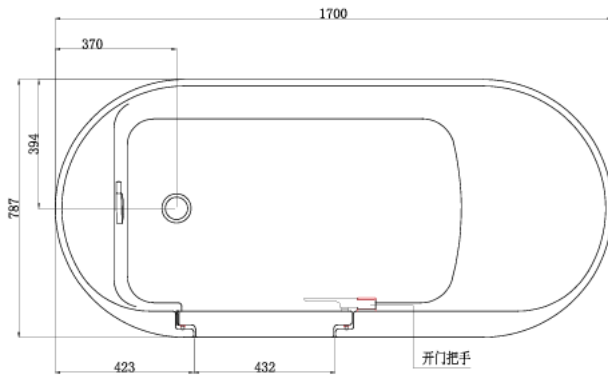

Brand : Kreiner, China
 Name : Multifunction bath
 Item Code : WALDEN
 Designer :
 Color / Finish: Lucite Acrylic
 Dimensions : 1700 x 787 x 610 mm

- Product info:
- Multifunction bath
 - Walk-in bath
 - With overflow & waste
 - External feet
 - KR001 fixing bracket

注: 超过400mm的尺寸公差为 ± 1.0 mm
 小于400mm的尺寸公差为 ± 0.5 mm

Follow cleaning instructions and avoid using any harmful chemicals. Failure to do so voids the warranty.
 All information is for reference only. Installation shall always be based on the specs provided with actual delivered items.
 For more info, visit www.sanitecph.com