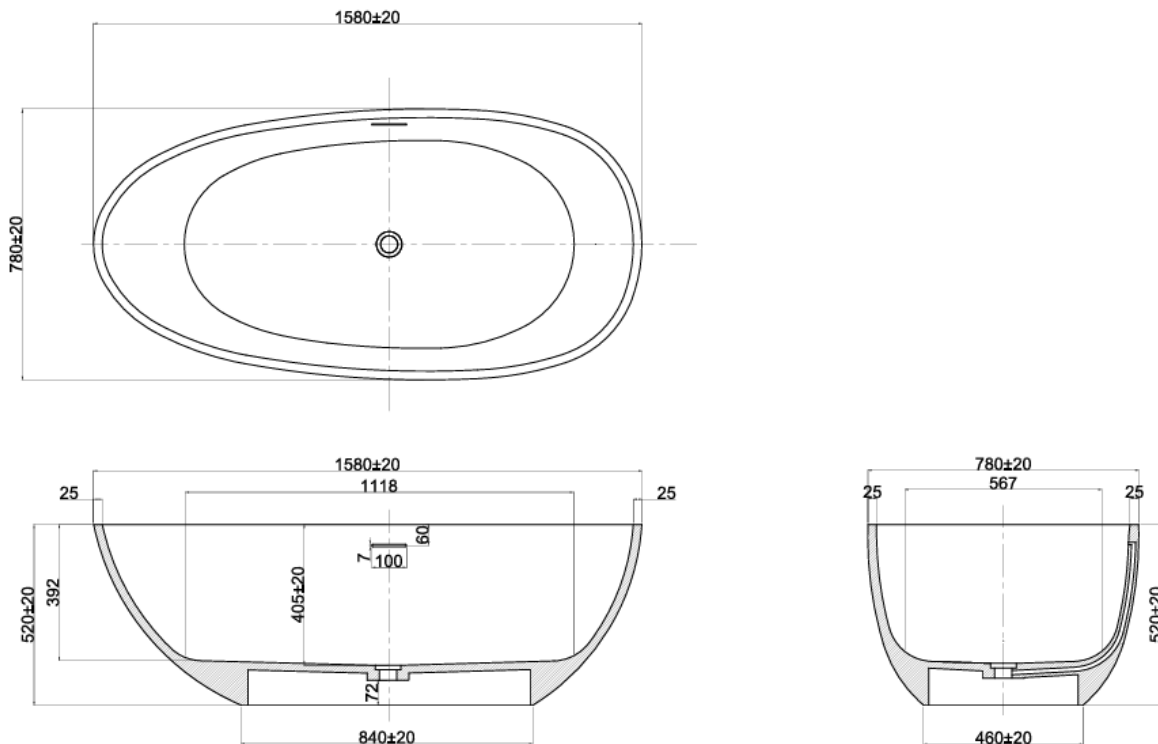

Brand : Kreiner, China
 Name : Freestanding tubs - Transparent
 Item Code : SC-05

Designer :

Color / Finish: Grey resin color
 Dimensions : 1600 x 750 x 550 mm

Product info:

- Freestanding tubs
- Transparent resin
- With chrome waste
- Drainage pipe