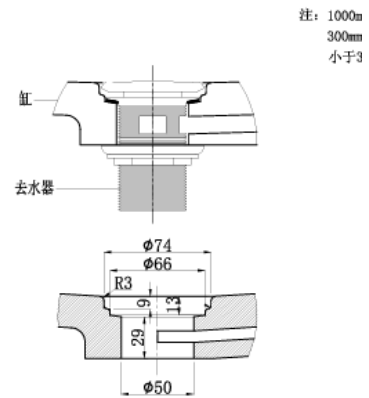

Brand : Kreiner, China  
 Name : Freestanding tubs – solid surface  
 Item Code : ROCHESTER  
 Designer :  
 Color / Finish: Matt - gel coat  
 Dimensions : 1680 x 813 x 600 mm

- Product info:
- Freestanding tubs
  - Solid surface
  - With overflow and waste