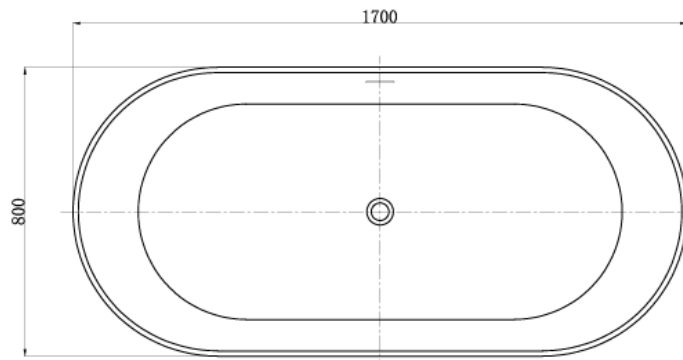

Brand : Kreiner, China  
 Name : Freestanding tubs – solid surface  
 Item Code : ROCHESTER  
 Designer :  
 Color / Finish: Matt - gel coat  
 Dimensions : 1680 x 813 x 600 mm

- Product info:
- Freestanding tubs
  - Solid surface
  - With overflow and waste