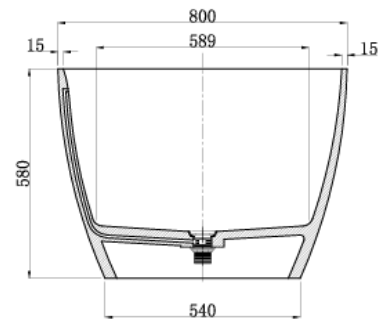

Brand : Kreiner, China  
 Name : Freestanding tubs – solid surface  
 Item Code : ROCHESTER  
 Designer :  
 Color / Finish: Matt - gel coat  
 Dimensions : 1680 x 813 x 600 mm

- Product info:
- Freestanding tubs
  - Solid surface
  - With overflow and waste