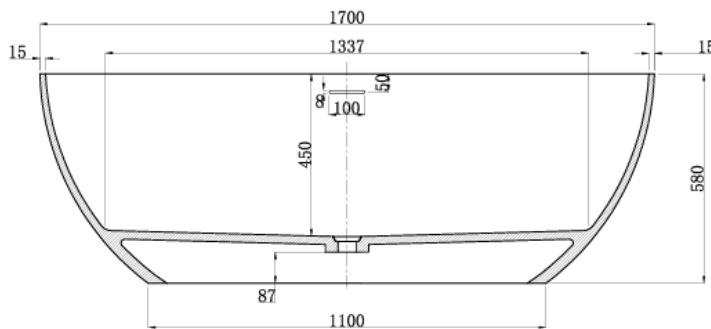

Brand : Kreiner, China  
 Name : Freestanding tubs – solid surface  
 Item Code : ROCHESTER  
 Designer :  
 Color / Finish: Matt - gel coat  
 Dimensions : 1680 x 813 x 600 mm

- Product info:
- Freestanding tubs
  - Solid surface
  - With overflow and waste