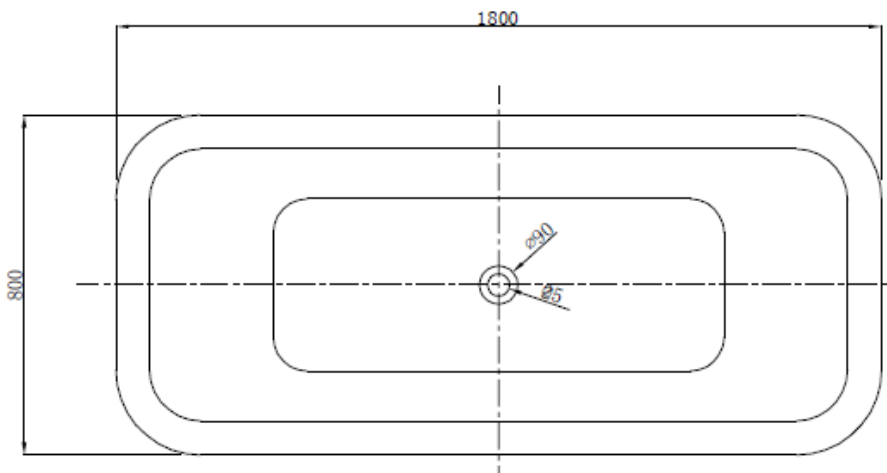

Brand : Kreiner, China
Name : PRAGUE Freestanding tubs
Item Code : PRAGUE
Designer :
Color / Finish: White
Dimensions : 1800 mm x 800 mm x 550 mm

Product info:

- Freestanding tubs
- With plastic waste
- With KR001 fixation bracket Volume Capacity (liters): 221