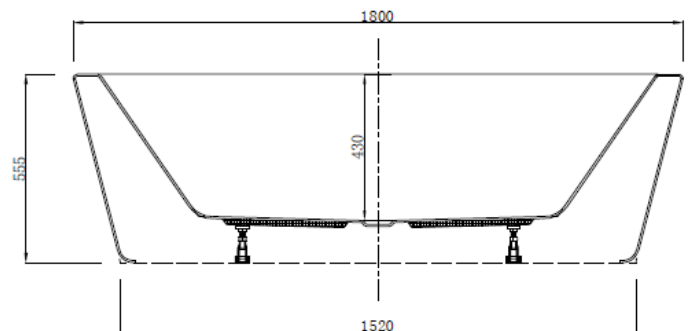

Brand : Kreiner, China
Name : PRAGUE Freestanding tubs
Item Code : PRAGUE
Designer :
Color / Finish: White
Dimensions : 1800 mm x 800 mm x 550 mm

Product info:

- Freestanding tubs
- With plastic waste
- With KR001 fixation bracket Volume Capacity (liters): 221